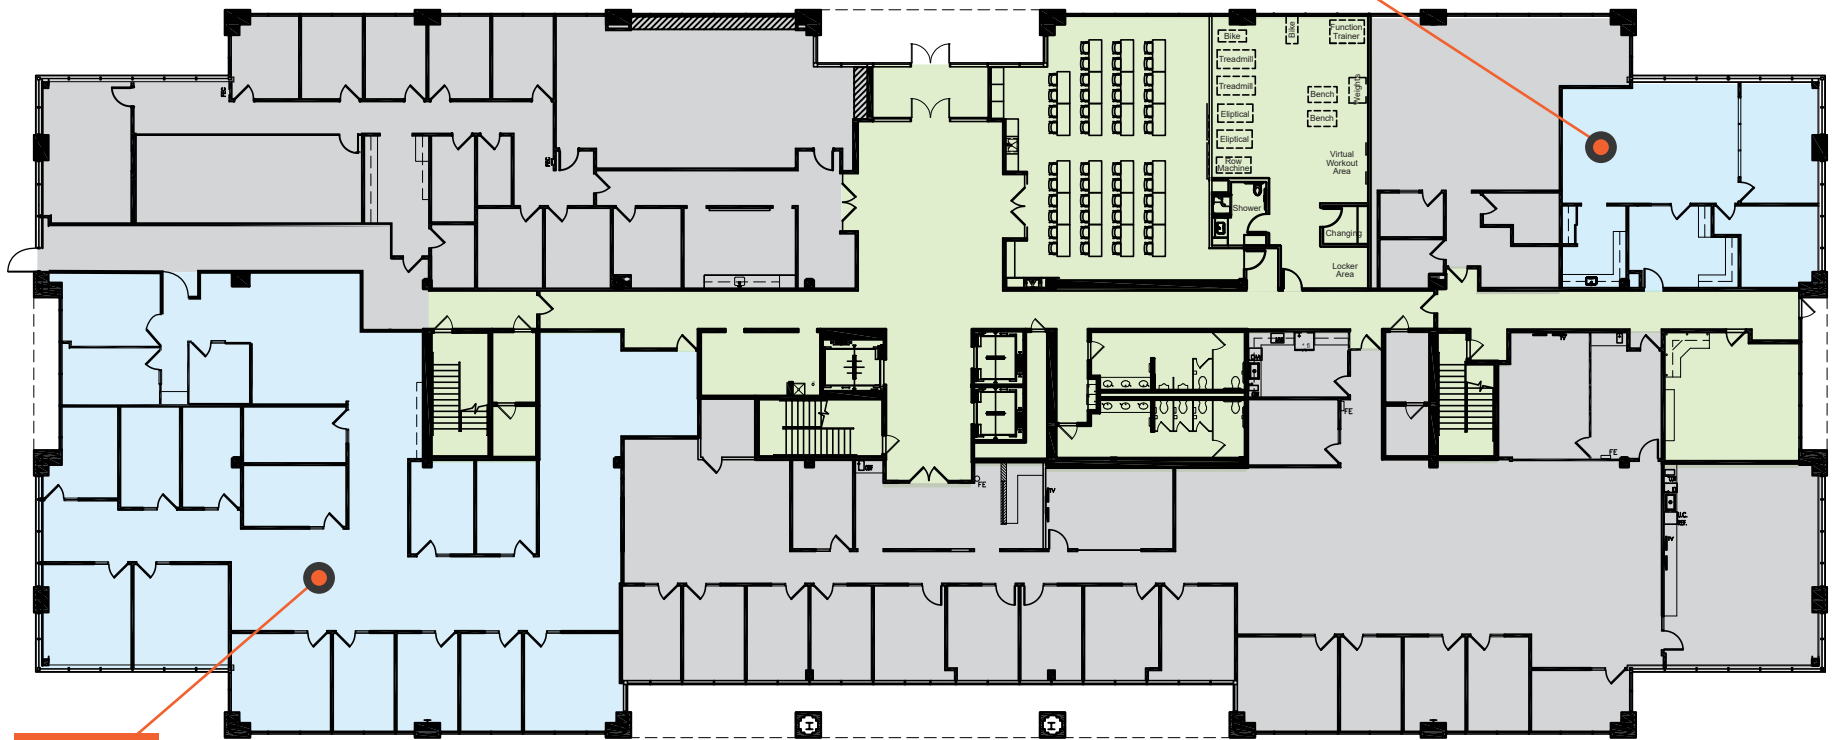

14755 N Outer Forty Rd

Chesterfield, MO 63017

1ST FLOOR: 7,968 SF

Suite 105: 1,488 SF

Suite 150: 6,480 SF

Suite 105
1,488 SF

Suite 150
6,480 SF

Leased & Managed By:

14755 N Outer Forty Rd

Chesterfield, MO 63017

2ND FLOOR: 5,999 SF

Suite 204: 3,418 SF

Suite 207: 2,581 SF*

*Available 1/1/27

Suite 207
2,581 SF

Suite 204
3,418 SF

5TH FLOOR: 10,575 SF

Suite 510
4,053 SF

Suite 510: 4,053 SF
Suite 518: 6,522 SF

Suite 518
6,522 SF

Leased & Managed By: