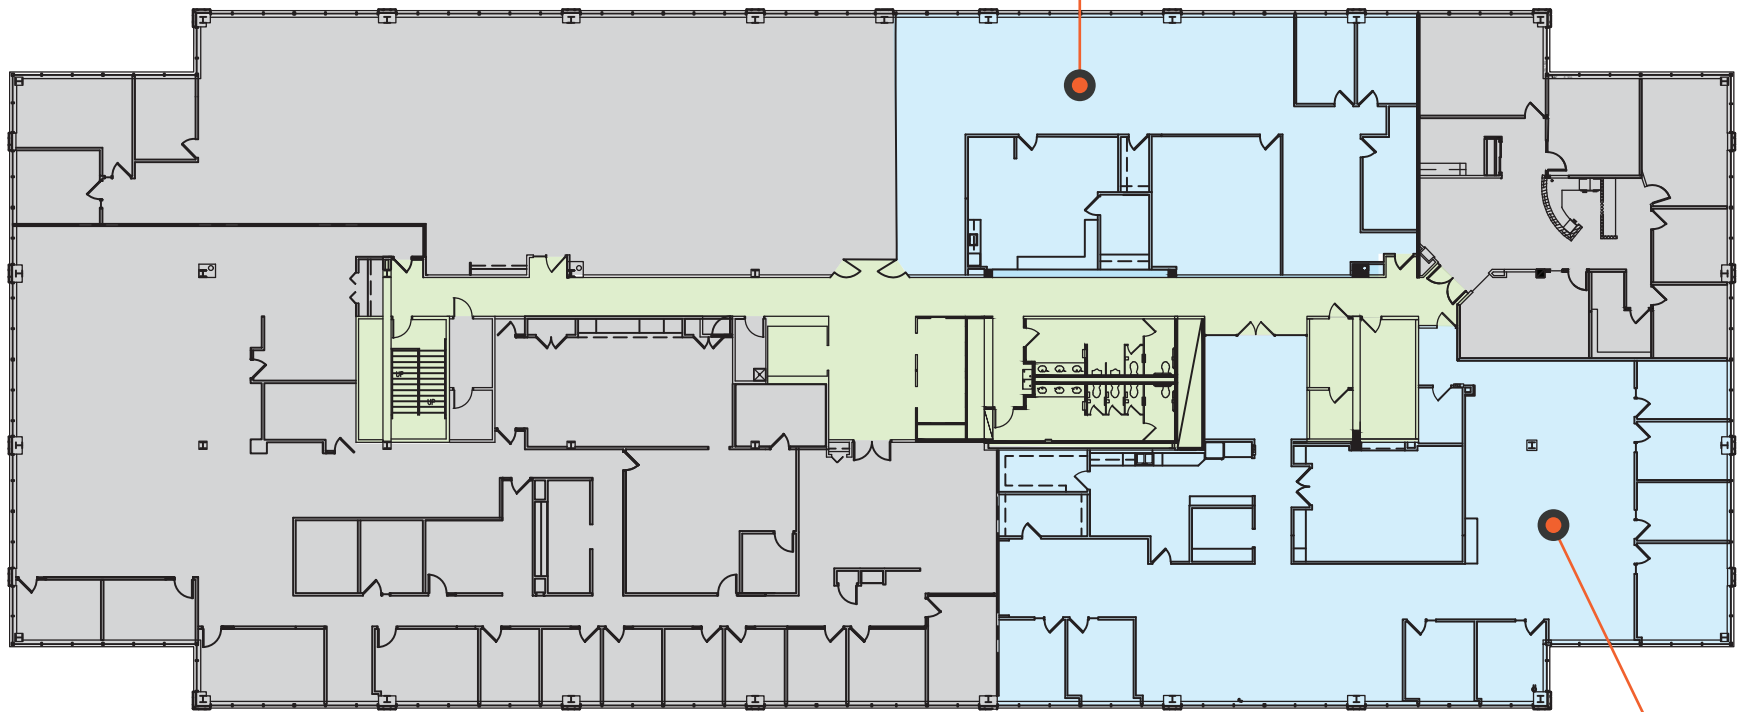

Leased & Managed By:

14755 N Outer Forty Rd

Chesterfield, MO 63017

3RD FLOOR: 29,812 SF

Available 1/1/2027

Leased & Managed By:

14755 N Outer Forty Rd

Chesterfield, MO 63017

5TH FLOOR: 10,575 SF

Suite 510
4,053 SF

Suite 510: 4,053 SF
Suite 518: 6,522 SF

Suite 518
6,522 SF

Leased & Managed By: