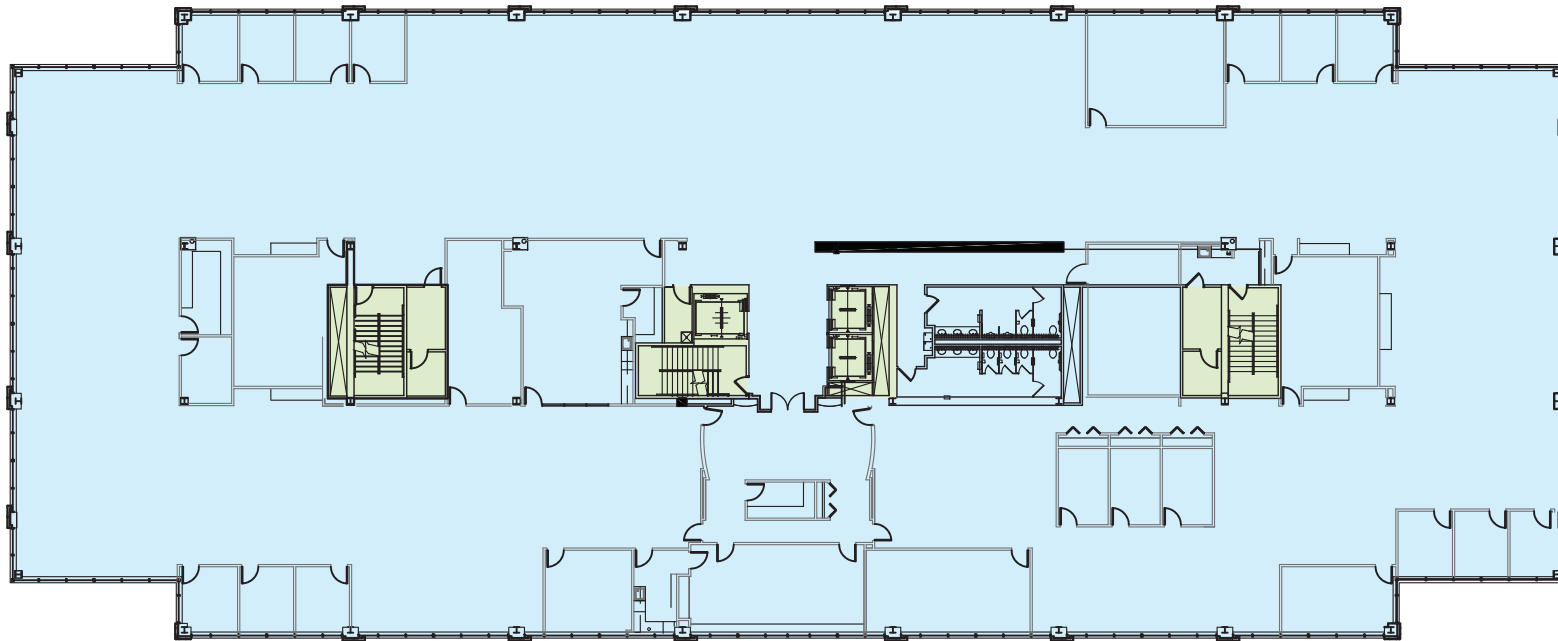

Leased & Managed By:

14755 N Outer Forty Rd

Chesterfield, MO 63017

3RD FLOOR: 29,812 SF

Available 1/1/2027

Leased & Managed By:

14755 N Outer Forty Rd

Chesterfield, MO 63017

5TH FLOOR: 10,575 SF

Suite 510
4,053 SF

Suite 510: 4,053 SF
Suite 518: 6,522 SF

Suite 518
6,522 SF

Leased & Managed By: