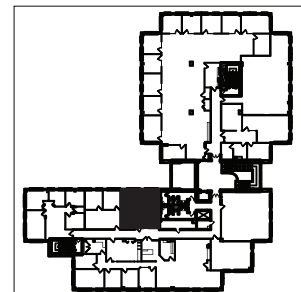

CHESTERFIELD VILLAGE III

16020 Swingley Ridge Rd
CHESTERFIELD, MO 63017

SUITE 100: 4,121 SF
Available 9/1/26

CHESTERFIELD VILLAGE III

16020 Swingley Ridge Rd
CHESTERFIELD, MO 63017

SUITE 235: 678 SF
Available 10/1/26

CHESTERFIELD VILLAGE III

16020 Swingley Ridge Rd
CHESTERFIELD, MO 63017

SUITE 335: 400 SF
Available 30 Days Notice

CHESTERFIELD VILLAGE III

16020 Swingley Ridge Rd
CHESTERFIELD, MO 63017

SUITE 360: 2,575 SF
Available 60 Days Notice