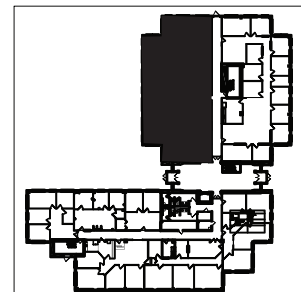

CHESTERFIELD VILLAGE III

16020 Swingley Ridge Rd
CHESTERFIELD, MO 63017

SUITE 100: 4,121 SF
Available 9/1/26

CHESTERFIELD VILLAGE III

16020 Swingley Ridge Rd
CHESTERFIELD, MO 63017

SUITE 235: 678 SF
Available 10/1/26

CHESTERFIELD VILLAGE III

16020 Swingley Ridge Rd
CHESTERFIELD, MO 63017

SUITE 335: 400 SF
Available 30 Days Notice

CHESTERFIELD VILLAGE III

16020 Swingley Ridge Rd
CHESTERFIELD, MO 63017

SUITE 360: 2,575 SF
Available 60 Days Notice