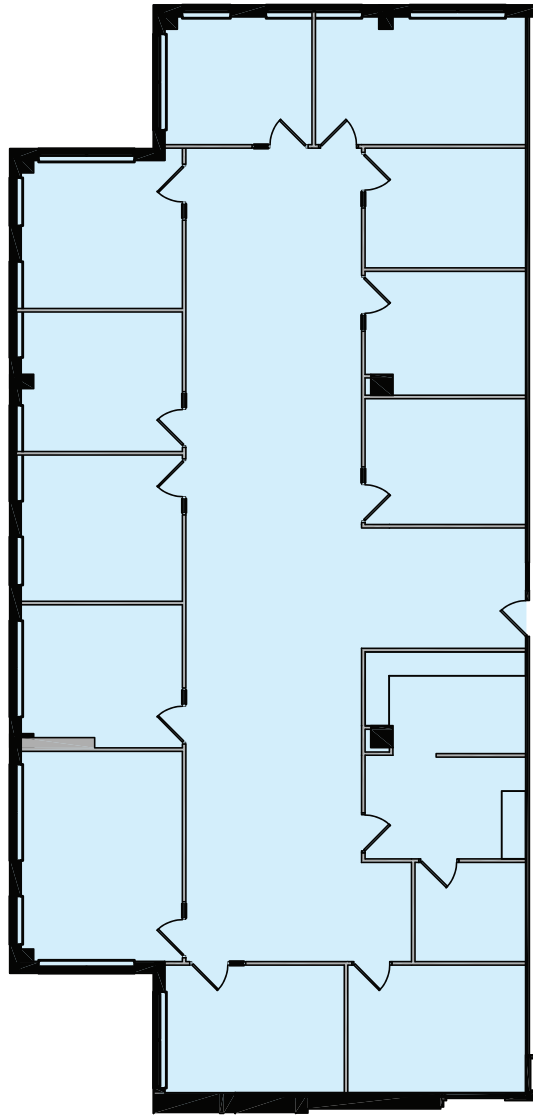

CHESTERFIELD VILLAGE III

16020 Swingley Ridge Rd
CHESTERFIELD, MO 63017

SUITE 100: 4,121 SF
Available 9/1/26

CHESTERFIELD VILLAGE III

16020 Swingley Ridge Rd
CHESTERFIELD, MO 63017

SUITE 235: 678 SF
Available 10/1/26

CHESTERFIELD VILLAGE III

16020 Swingley Ridge Rd
CHESTERFIELD, MO 63017

SUITE 335: 400 SF
Available 30 Days Notice

CHESTERFIELD VILLAGE III

16020 Swingley Ridge Rd
CHESTERFIELD, MO 63017

SUITE 360: 2,575 SF
Available 60 Days Notice