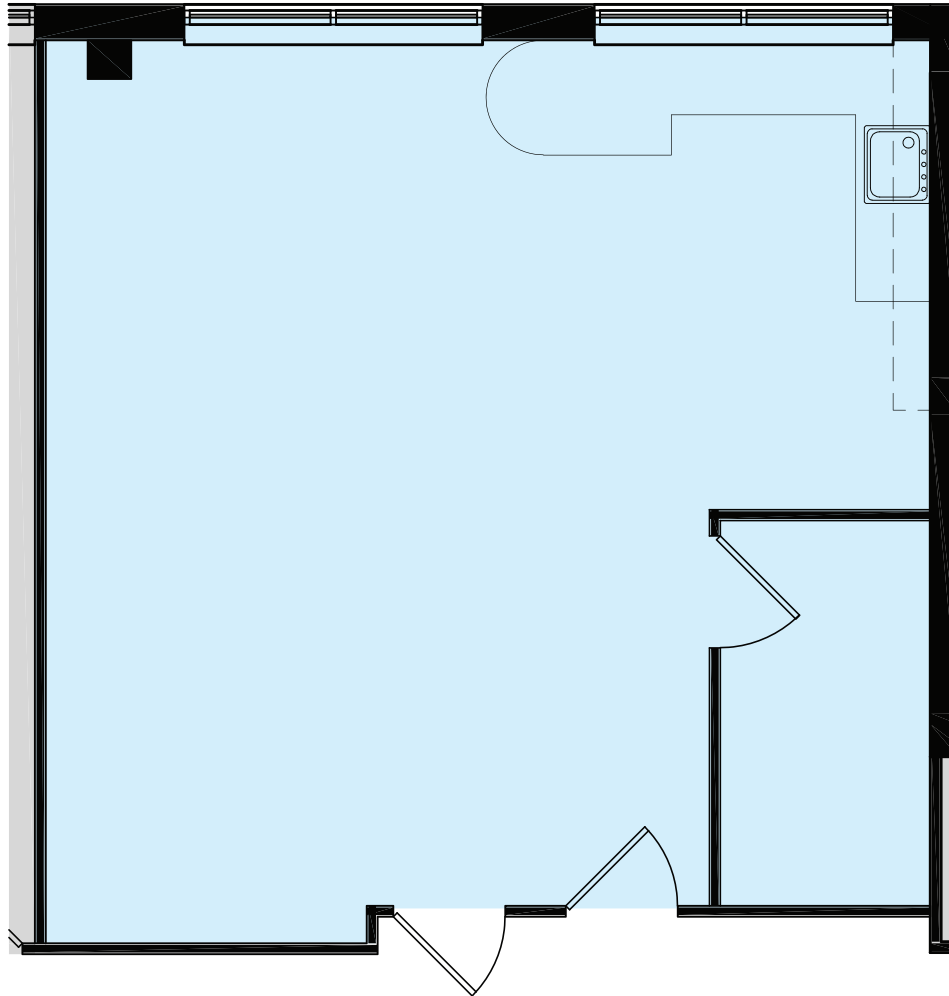

CHESTERFIELD VILLAGE III

16020 Swingley Ridge Rd
CHESTERFIELD, MO 63017

SUITE 100: 4,121 SF
Available 9/1/26

CHESTERFIELD VILLAGE III

16020 Swingley Ridge Rd
CHESTERFIELD, MO 63017

SUITE 235: 678 SF
Available 10/1/26

CHESTERFIELD VILLAGE III

16020 Swingley Ridge Rd
CHESTERFIELD, MO 63017

SUITE 335: 400 SF
Available 30 Days Notice

CHESTERFIELD VILLAGE III

16020 Swingley Ridge Rd
CHESTERFIELD, MO 63017

SUITE 360: 2,575 SF
Available 60 Days Notice