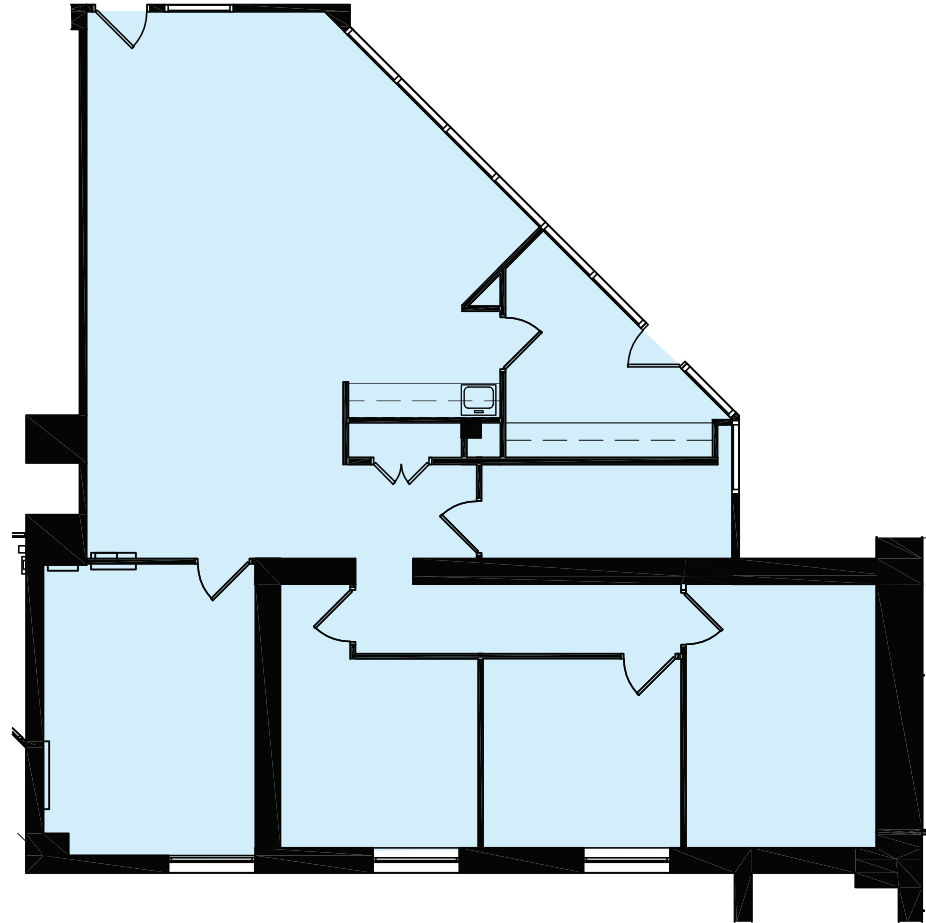

Chesterfield Parkway I

16100 CHESTERFIELD PARKWAY W, CHESTERFIELD, MO 63017

SUITE 145: 1,961 SF

Chesterfield Parkway I

16100 CHESTERFIELD PARKWAY W, CHESTERFIELD, MO 63017

SUITE 200: 1,336 SF