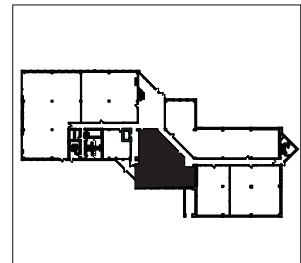

Chesterfield Parkway I

16100 CHESTERFIELD PARKWAY W, CHESTERFIELD, MO 63017

SUITE 145: 1,961 SF

Chesterfield Parkway I

16100 CHESTERFIELD PARKWAY W, CHESTERFIELD, MO 63017

SUITE 200: 1,336 SF