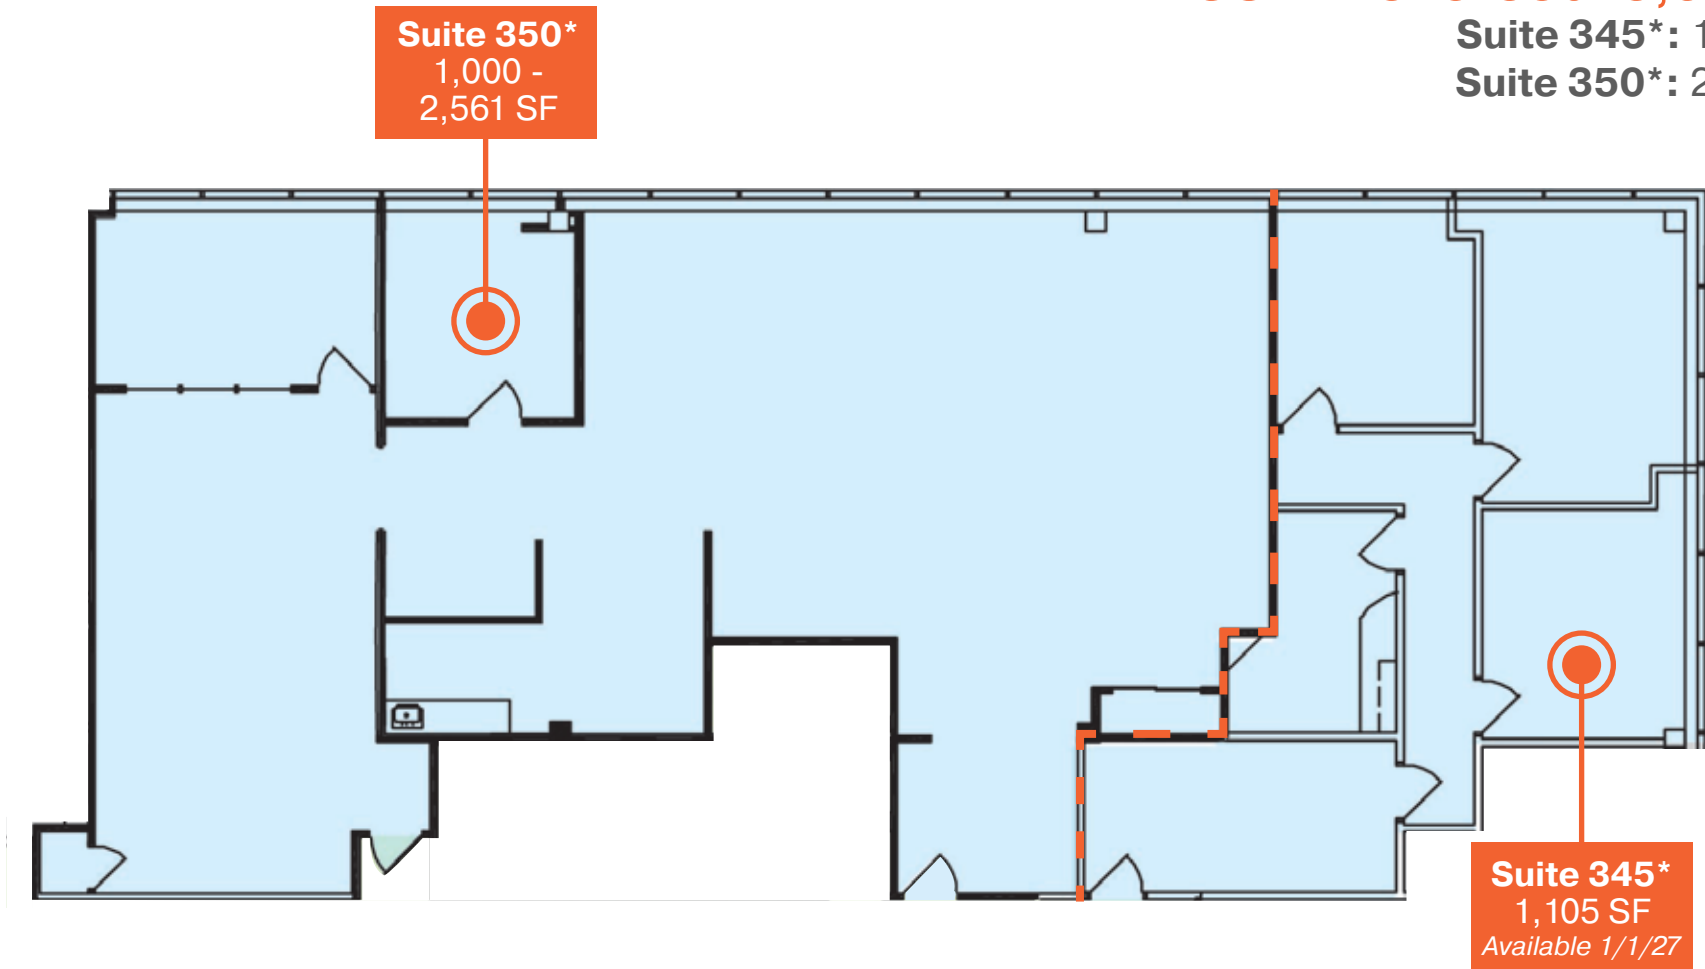

11457 Olde Cabin Rd

Creve Coeur, MO 63141

SUITE 205: 3,988 SF

Leased & Managed By:

11457 Olde Cabin Rd

Creve Coeur, MO 63141

SUITE 300: 2,406 SF

Leased & Managed By:

Gershman
Commercial Real Estate

11457 Olde Cabin Rd

Creve Coeur, MO 63141

SUITE 345-350: 3,666 SF

Suite 345*: 1,105 SF

Suite 350*: 2,561 SF

**Can be combined for a total of 3,666 SF*

Leased & Managed By: