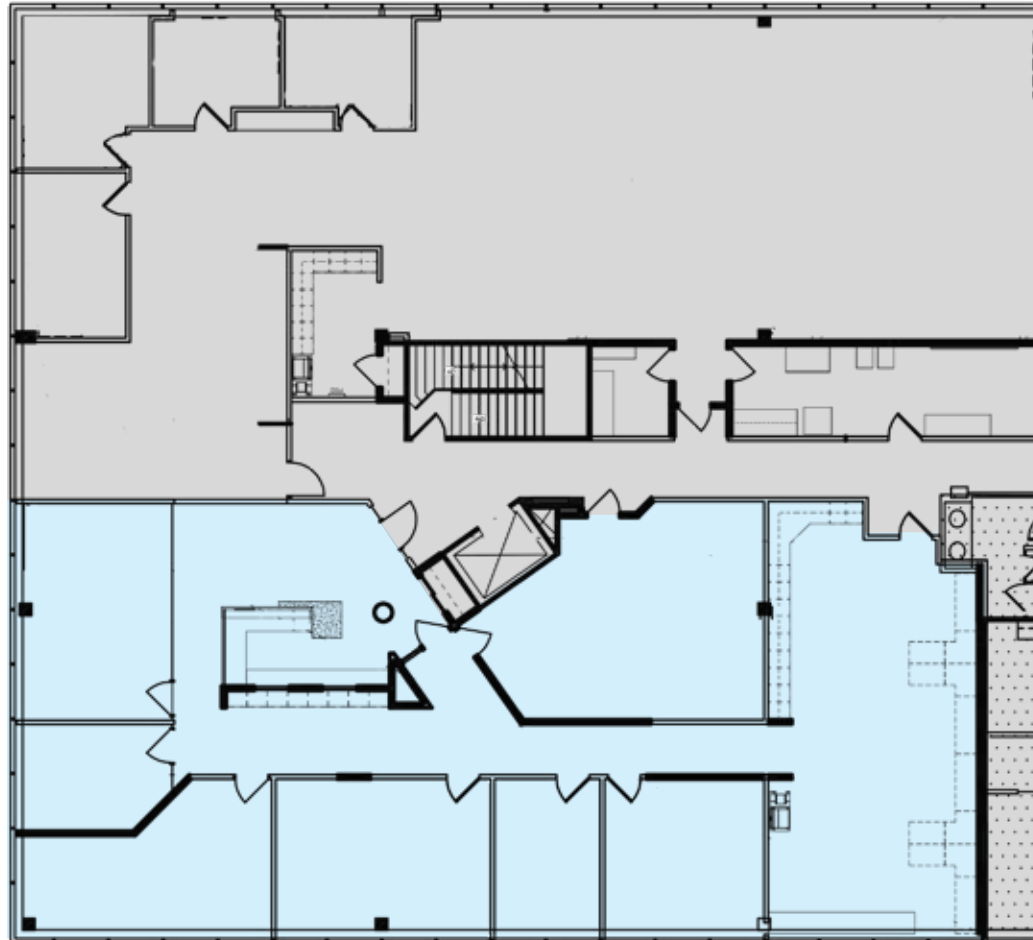

11457 Olde Cabin Rd

Creve Coeur, MO 63141

SUITE 205: 3,988 SF

Leased & Managed By:

11457 Olde Cabin Rd

Creve Coeur, MO 63141

SUITE 300: 2,406 SF

Leased & Managed By:

Gershman
Commercial Real Estate

11457 Olde Cabin Rd

Creve Coeur, MO 63141

SUITE 345-350: 3,666 SF

Suite 345*: 1,105 SF

Suite 350*: 2,561 SF

**Can be combined for a total of 3,666 SF*

Leased & Managed By: