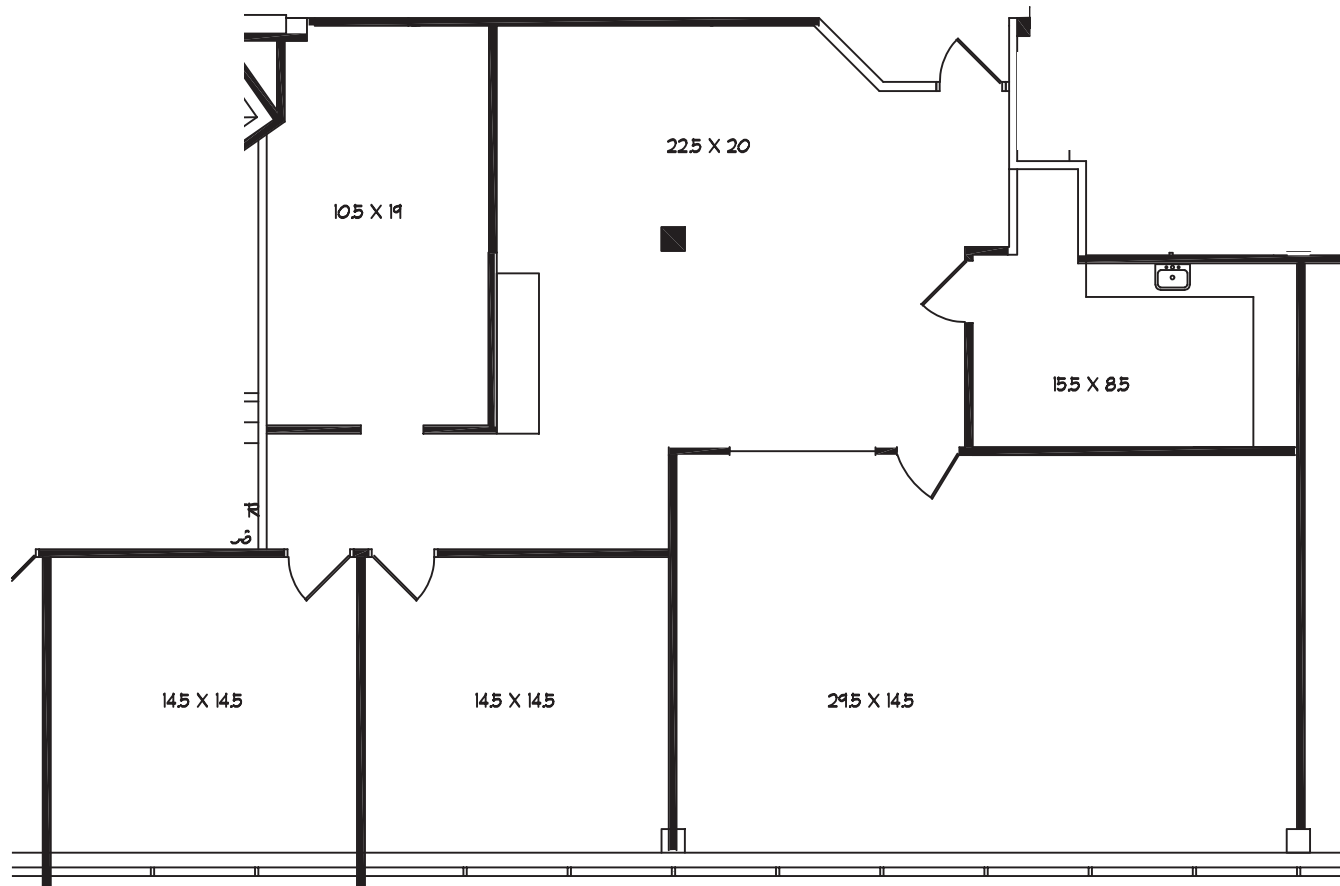

11457 Olde Cabin Rd

Creve Coeur, MO 63141

SUITE 205: 3,988 SF

Leased & Managed By:

11457 Olde Cabin Rd

Creve Coeur, MO 63141

SUITE 300: 2,406 SF

Leased & Managed By:

Gershman
Commercial Real Estate

11457 Olde Cabin Rd

Creve Coeur, MO 63141

SUITE 345-350: 3,666 SF

Suite 345*: 1,105 SF

Suite 350*: 2,561 SF

**Can be combined for a total of 3,666 SF*

Leased & Managed By: