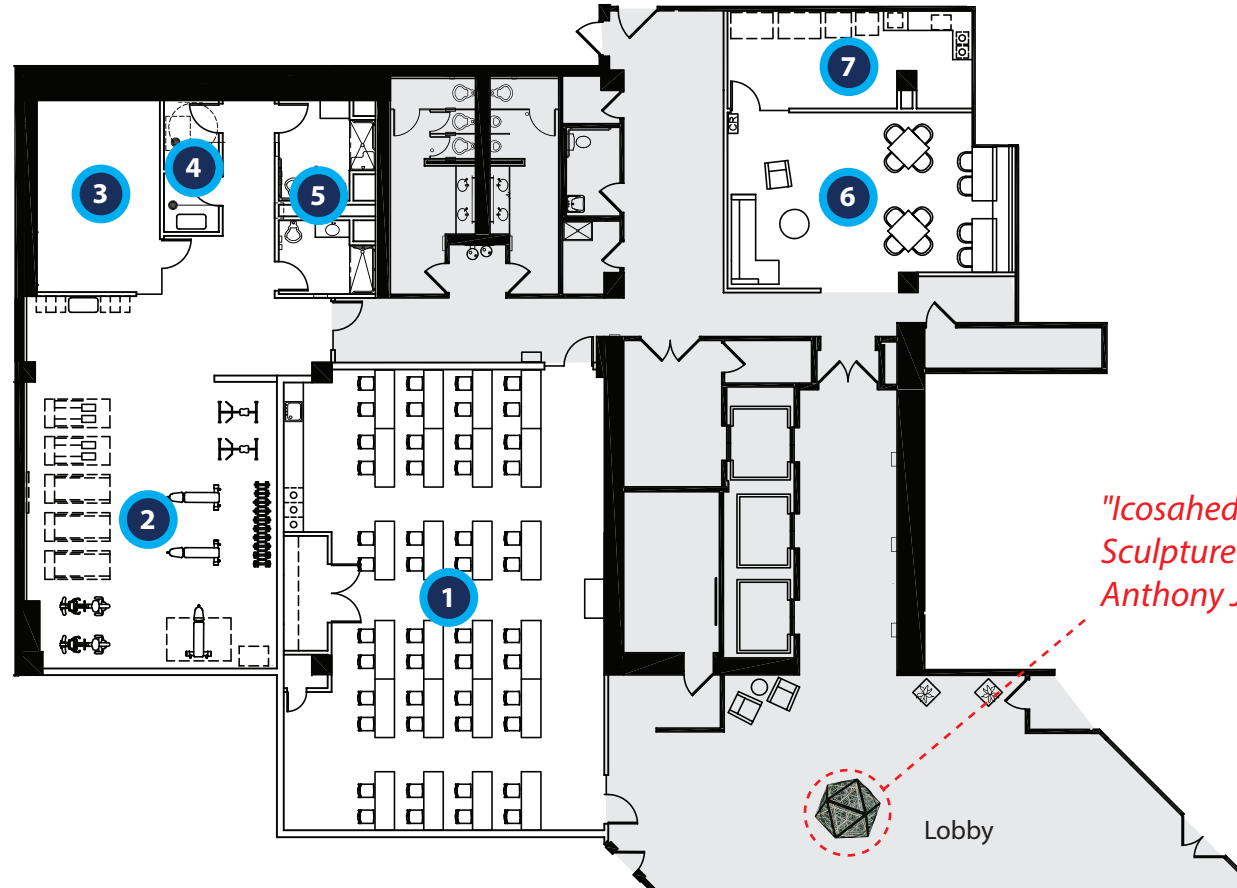

SUITE 355: 2,683 SF

SUITE 600: 8,812 SF*

Available 7/1/26

TENANT AMENITIES

- 1** Conference/ Training Room
- 2** Fitness Center
- 3** Fitness Studio
- 4** Changing Rooms
- 5** Showers
- 6** Tenant Lounge
- 7** Self-Serve Fresh Food Market

*"Icosahedron"
Sculpture by
Anthony Jame:*