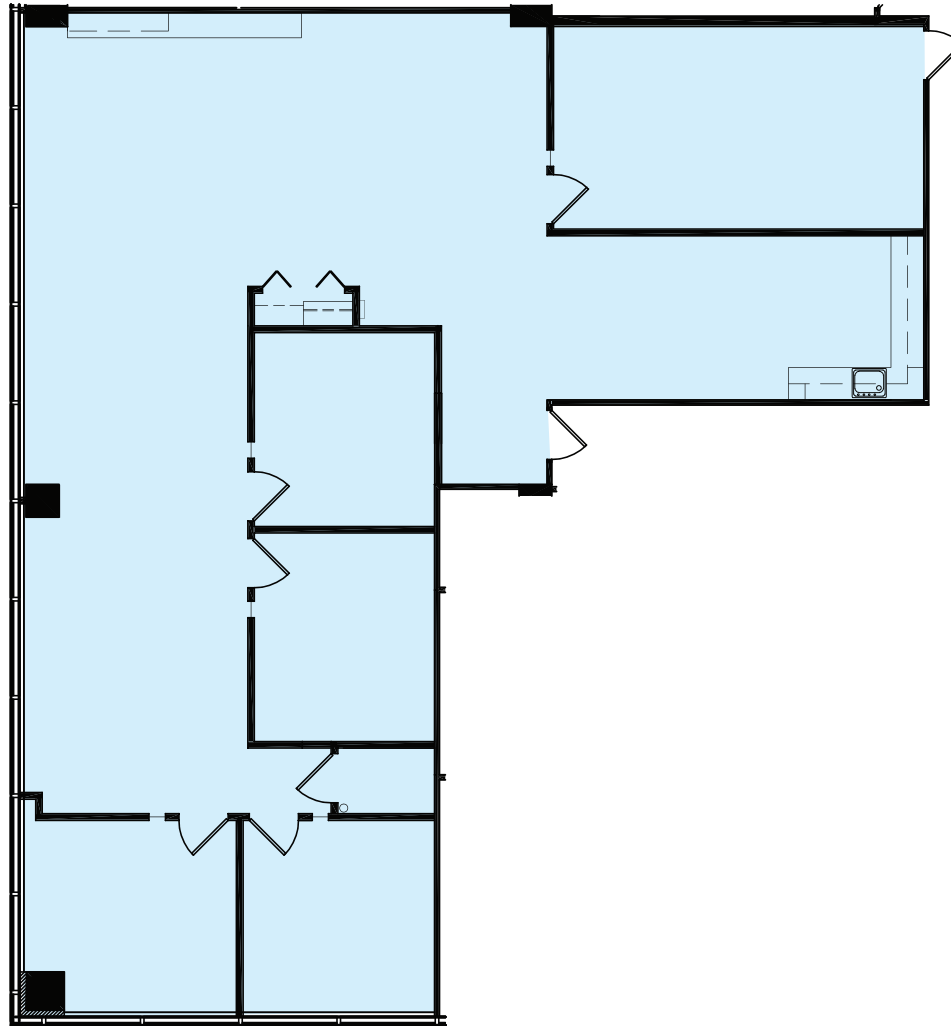

SUITE 355: 2,683 SF

SUITE 600: 8,812 SF*

Available 7/1/26

TENANT AMENITIES

- 1** Conference/ Training Room
- 2** Fitness Center
- 3** Fitness Studio
- 4** Changing Rooms
- 5** Showers
- 6** Tenant Lounge
- 7** Self-Serve Fresh Food Market

*"Icosahedron"
Sculpture by
Anthony Jame:*