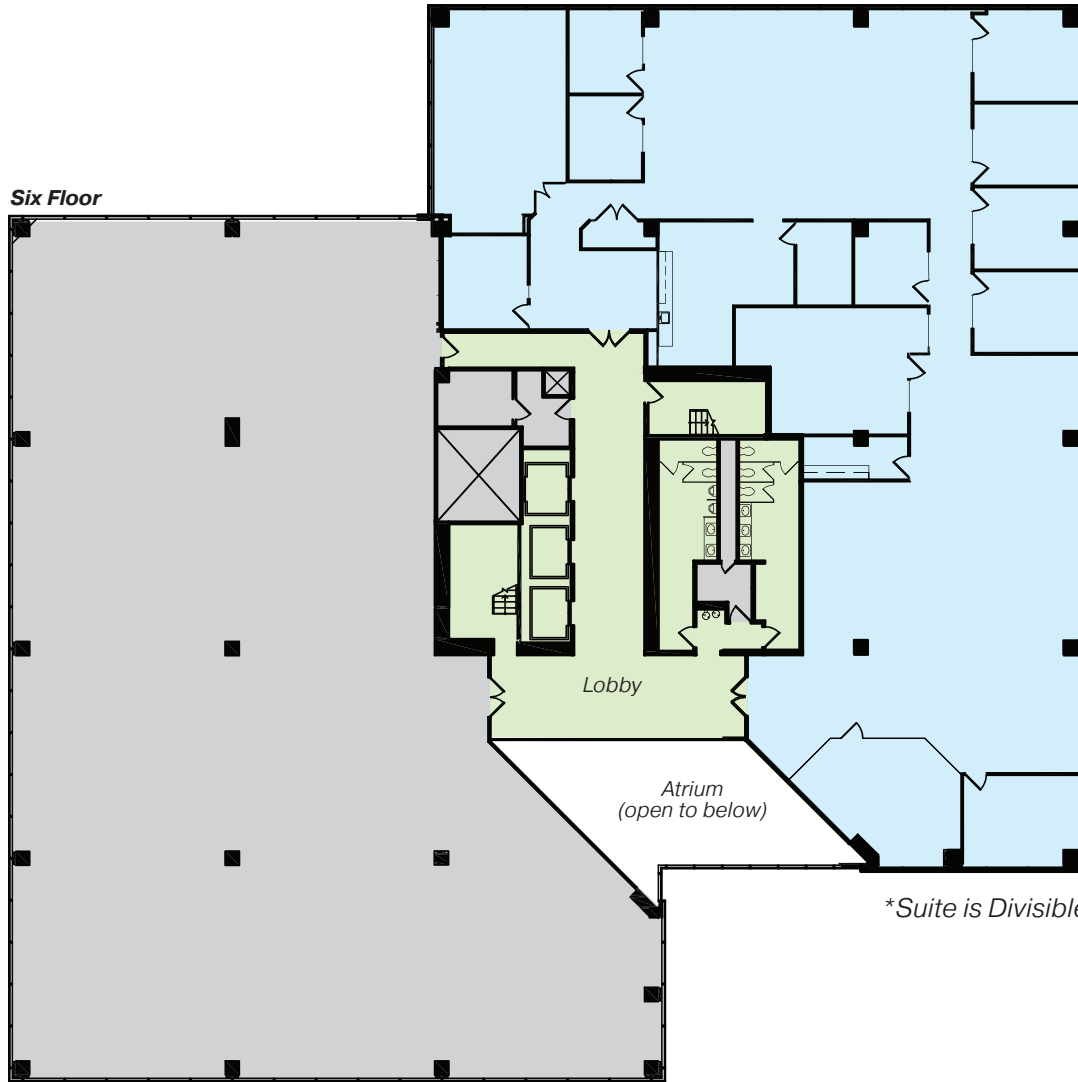

SUITE 355: 2,683 SF

SUITE 600: 8,812 SF*

Available 7/1/26

TENANT AMENITIES

- 1** Conference/ Training Room
- 2** Fitness Center
- 3** Fitness Studio
- 4** Changing Rooms
- 5** Showers
- 6** Tenant Lounge
- 7** Self-Serve Fresh Food Market

*"Icosahedron"
Sculpture by
Anthony Jame:*