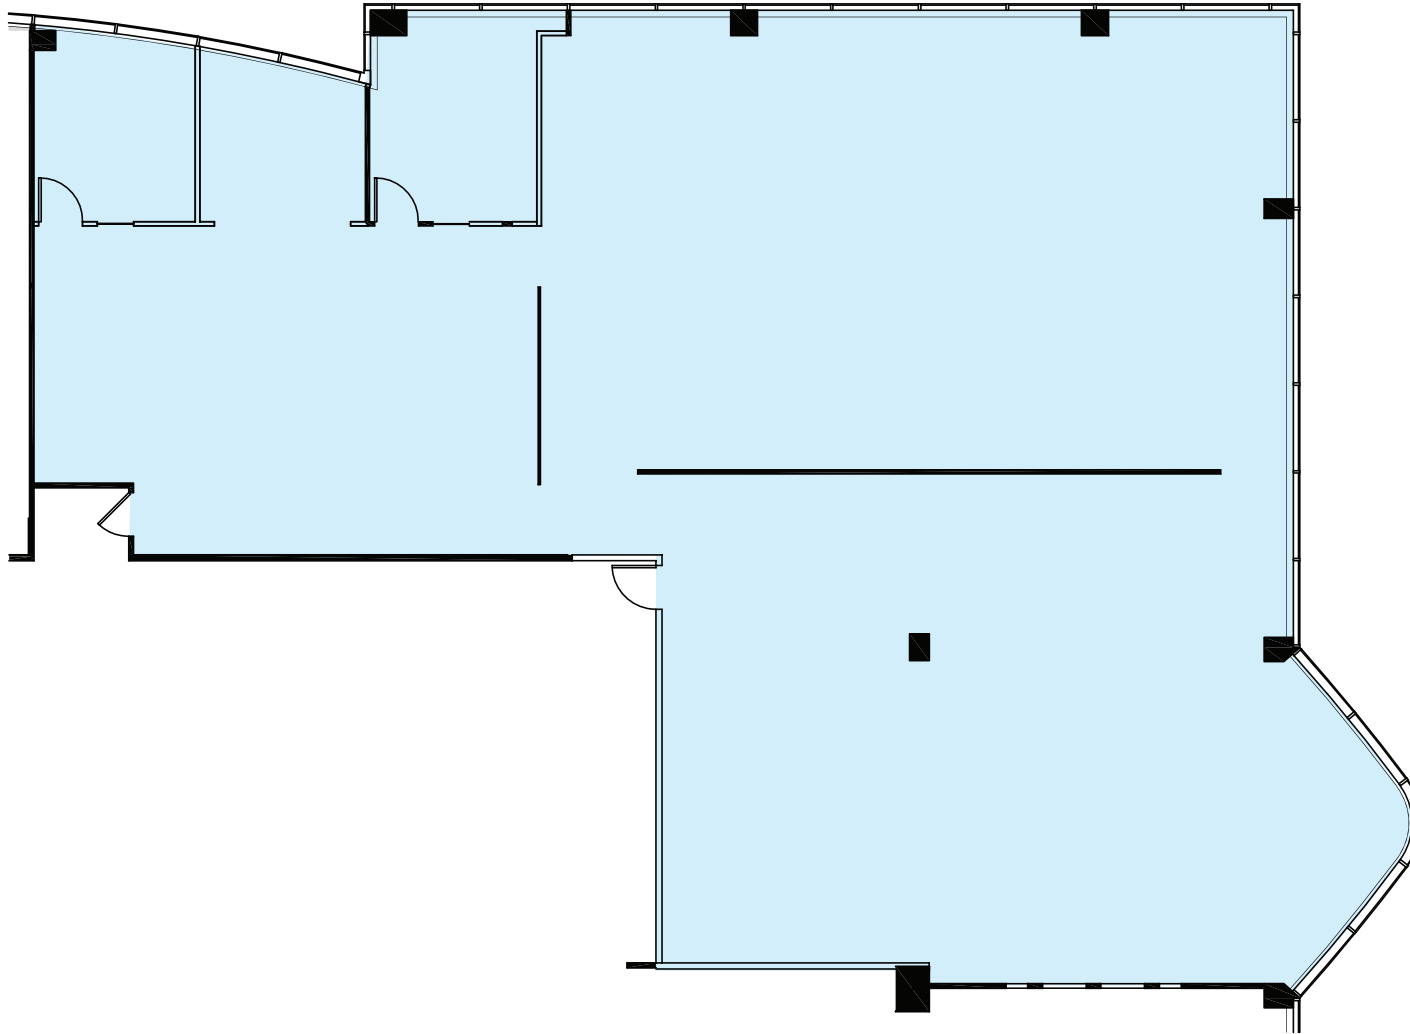

16401 SWINGLEY RIDGE RD, CHESTERFIELD, MO 63017

SUITE 340: 3,464 SF

Chesterfield Ridge Center

16401 SWINGLEY RIDGE RD, CHESTERFIELD, MO 63017

SUITE 450: 7,038 SF

Chesterfield Ridge Center

16401 SWINGLEY RIDGE RD, CHESTERFIELD, MO 63017

SUITE 510: 5,290 SF

Chesterfield Ridge Center

16401 SWINGLEY RIDGE RD, CHESTERFIELD, MO 63017

TENANT AMENITIES

- 1 Tenant Lounge
- 2 Self-Serve Fresh Food Market
- 3 Conference Center
- 4 Fitness Center

First Floor