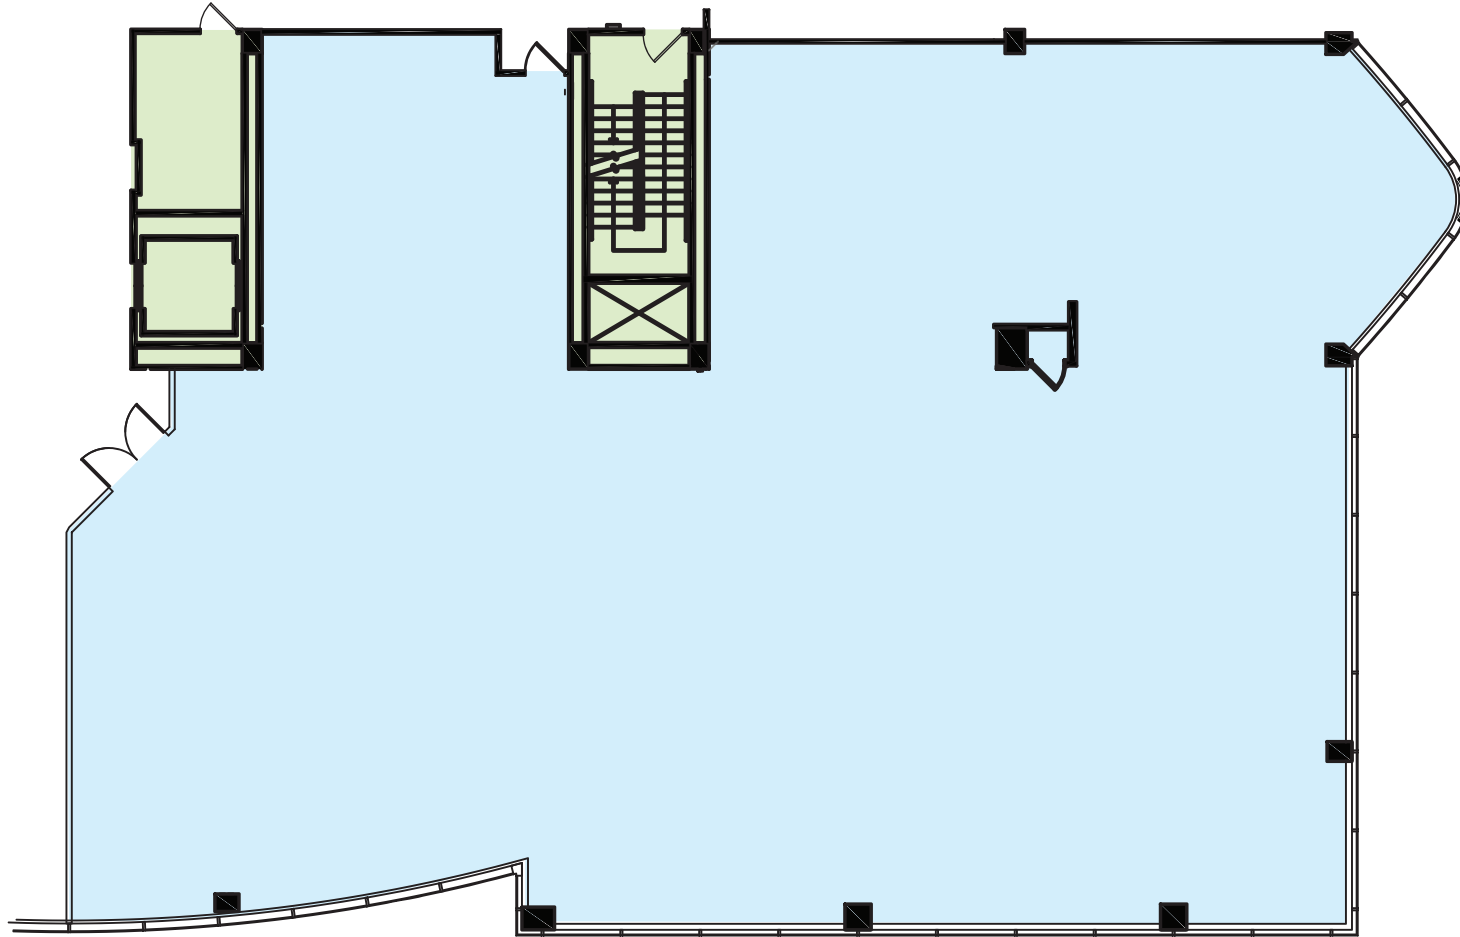

16401 SWINGLEY RIDGE RD, CHESTERFIELD, MO 63017

SUITE 340: 3,464 SF

Chesterfield Ridge Center

16401 SWINGLEY RIDGE RD, CHESTERFIELD, MO 63017

SUITE 450: 7,038 SF

Chesterfield Ridge Center

16401 SWINGLEY RIDGE RD, CHESTERFIELD, MO 63017

SUITE 510: 5,290 SF

Chesterfield Ridge Center

16401 SWINGLEY RIDGE RD, CHESTERFIELD, MO 63017

TENANT AMENITIES

- 1 Tenant Lounge
- 2 Self-Serve Fresh Food Market
- 3 Conference Center
- 4 Fitness Center

First Floor