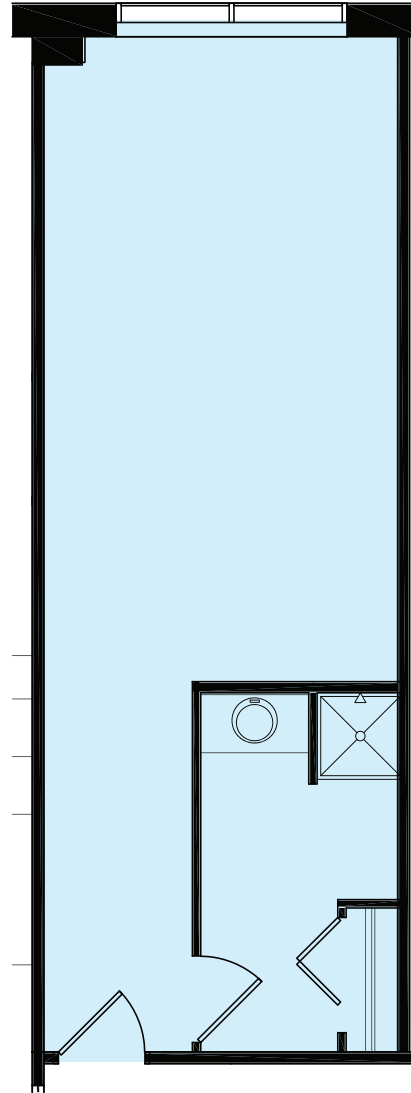

Chesterfield Ridge Center

16401 SWINGLEY RIDGE RD, CHESTERFIELD, MO 63017

SUITE 210: 5,764 SF

Available 7/1/24

Chesterfield Ridge Center

16401 SWINGLEY RIDGE RD, CHESTERFIELD, MO 63017

SUITE 220: 3,829 SF

Available 10/1/24

Chesterfield Ridge Center

16401 SWINGLEY RIDGE RD, CHESTERFIELD, MO 63017

SUITE 230: 526 SF

Chesterfield Ridge Center

16401 SWINGLEY RIDGE RD, CHESTERFIELD, MO 63017

SUITE 320: 3,141 SF
Spec Suite

Chesterfield Ridge Center

16401 SWINGLEY RIDGE RD, CHESTERFIELD, MO 63017

SUITE 340: 3,464 SF

Chesterfield Ridge Center

16401 SWINGLEY RIDGE RD, CHESTERFIELD, MO 63017

SUITE 450: 7,038 SF

Chesterfield Ridge Center

16401 SWINGLEY RIDGE RD, CHESTERFIELD, MO 63017