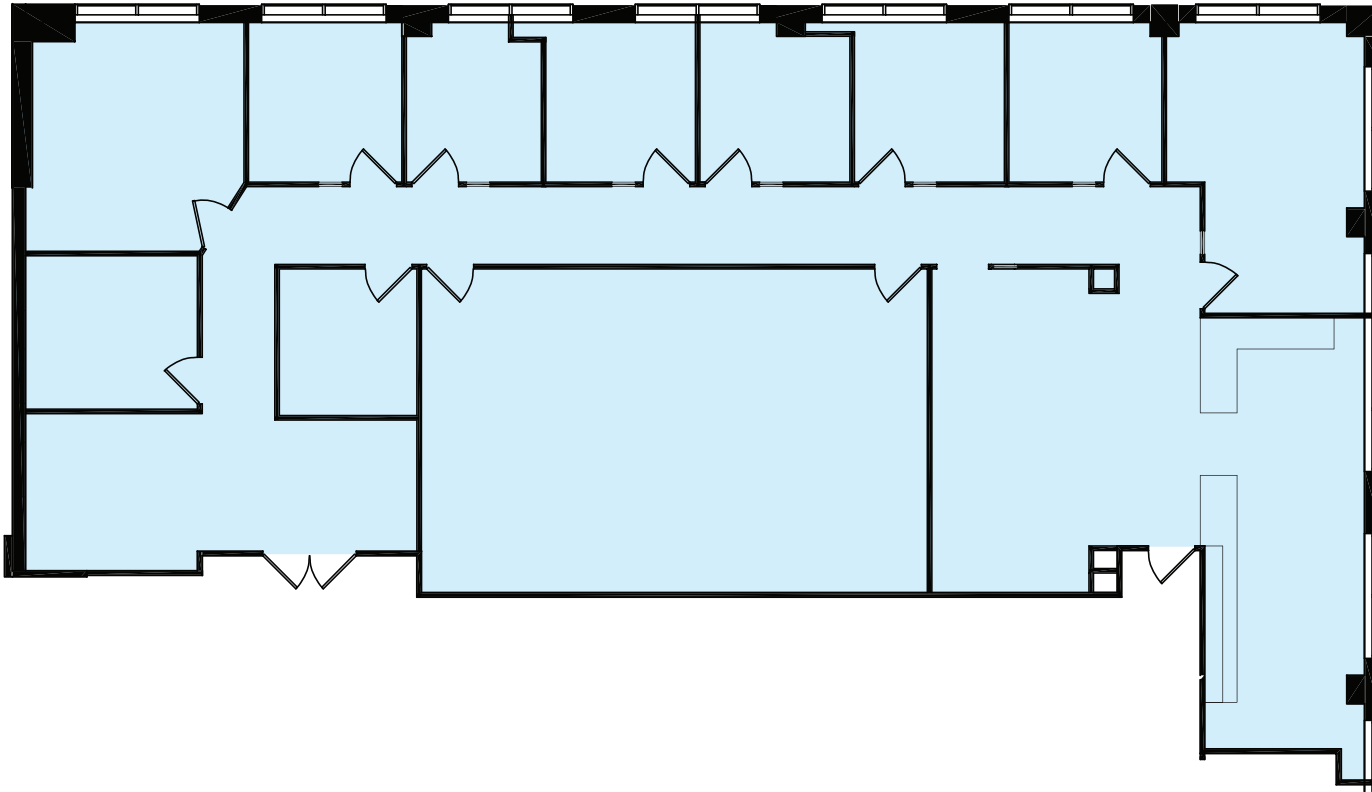

Chesterfield Ridge Center

16401 SWINGLEY RIDGE RD, CHESTERFIELD, MO 63017

SUITE 210: 5,764 SF

Available 7/1/24

Chesterfield Ridge Center

16401 SWINGLEY RIDGE RD, CHESTERFIELD, MO 63017

SUITE 220: 3,829 SF

Available 10/1/24

Chesterfield Ridge Center

16401 SWINGLEY RIDGE RD, CHESTERFIELD, MO 63017

SUITE 230: 526 SF

Chesterfield Ridge Center

16401 SWINGLEY RIDGE RD, CHESTERFIELD, MO 63017

SUITE 320: 3,141 SF
Spec Suite

Chesterfield Ridge Center