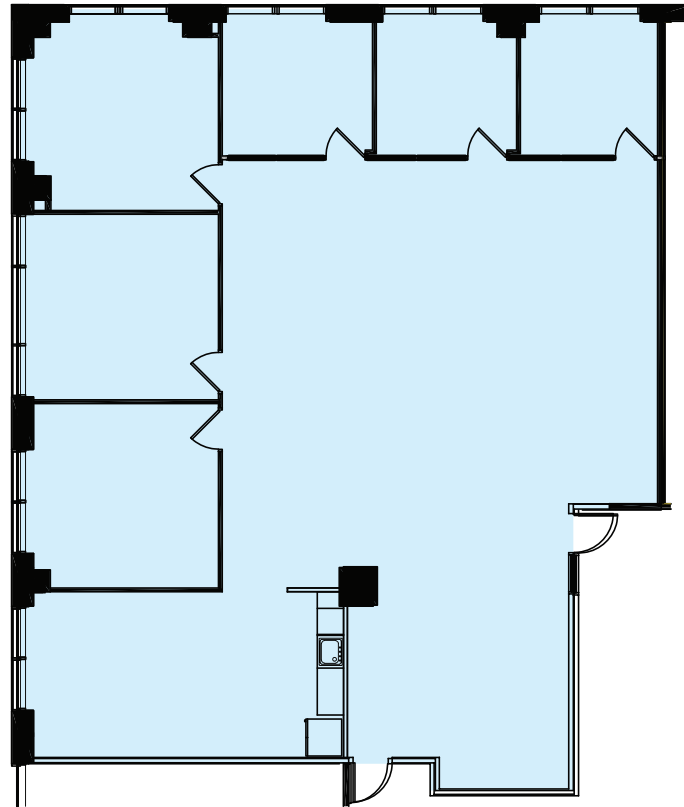

Chesterfield Ridge Center

16401 SWINGLEY RIDGE RD, CHESTERFIELD, MO 63017

SUITE 210: 5,764 SF

Available 7/1/24

Chesterfield Ridge Center

16401 SWINGLEY RIDGE RD, CHESTERFIELD, MO 63017

SUITE 220: 3,829 SF

Available 10/1/24

Chesterfield Ridge Center

16401 SWINGLEY RIDGE RD, CHESTERFIELD, MO 63017

SUITE 230: 526 SF

Chesterfield Ridge Center

16401 SWINGLEY RIDGE RD, CHESTERFIELD, MO 63017

SUITE 320: 3,141 SF
Spec Suite

Chesterfield Ridge Center

16401 SWINGLEY RIDGE RD, CHESTERFIELD, MO 63017

SUITE 340: 3,464 SF

Chesterfield Ridge Center

16401 SWINGLEY RIDGE RD, CHESTERFIELD, MO 63017

SUITE 450: 7,038 SF

Chesterfield Ridge Center

16401 SWINGLEY RIDGE RD, CHESTERFIELD, MO 63017

SUITE 510: 5,290 SF

Chesterfield Ridge Center

16401 SWINGLEY RIDGE RD, CHESTERFIELD, MO 63017

TENANT AMENITIES

- 1 Tenant Lounge
- 2 Self-Serve Fresh Food Market
- 3 Conference Center
- 4 Fitness Center

First Floor