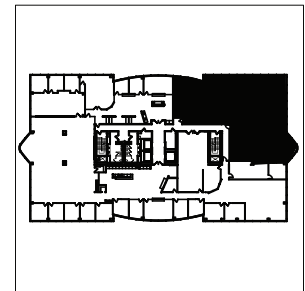

16401 SWINGLEY RIDGE RD, CHESTERFIELD, MO 63017

SUITE 340: 3,464 SF

Chesterfield Ridge Center

16401 SWINGLEY RIDGE RD, CHESTERFIELD, MO 63017

SUITE 450: 7,038 SF

Chesterfield Ridge Center

16401 SWINGLEY RIDGE RD, CHESTERFIELD, MO 63017

SUITE 510: 5,290 SF

Chesterfield Ridge Center

16401 SWINGLEY RIDGE RD, CHESTERFIELD, MO 63017

TENANT AMENITIES

- 1 Tenant Lounge
- 2 Self-Serve Fresh Food Market
- 3 Conference Center
- 4 Fitness Center

First Floor