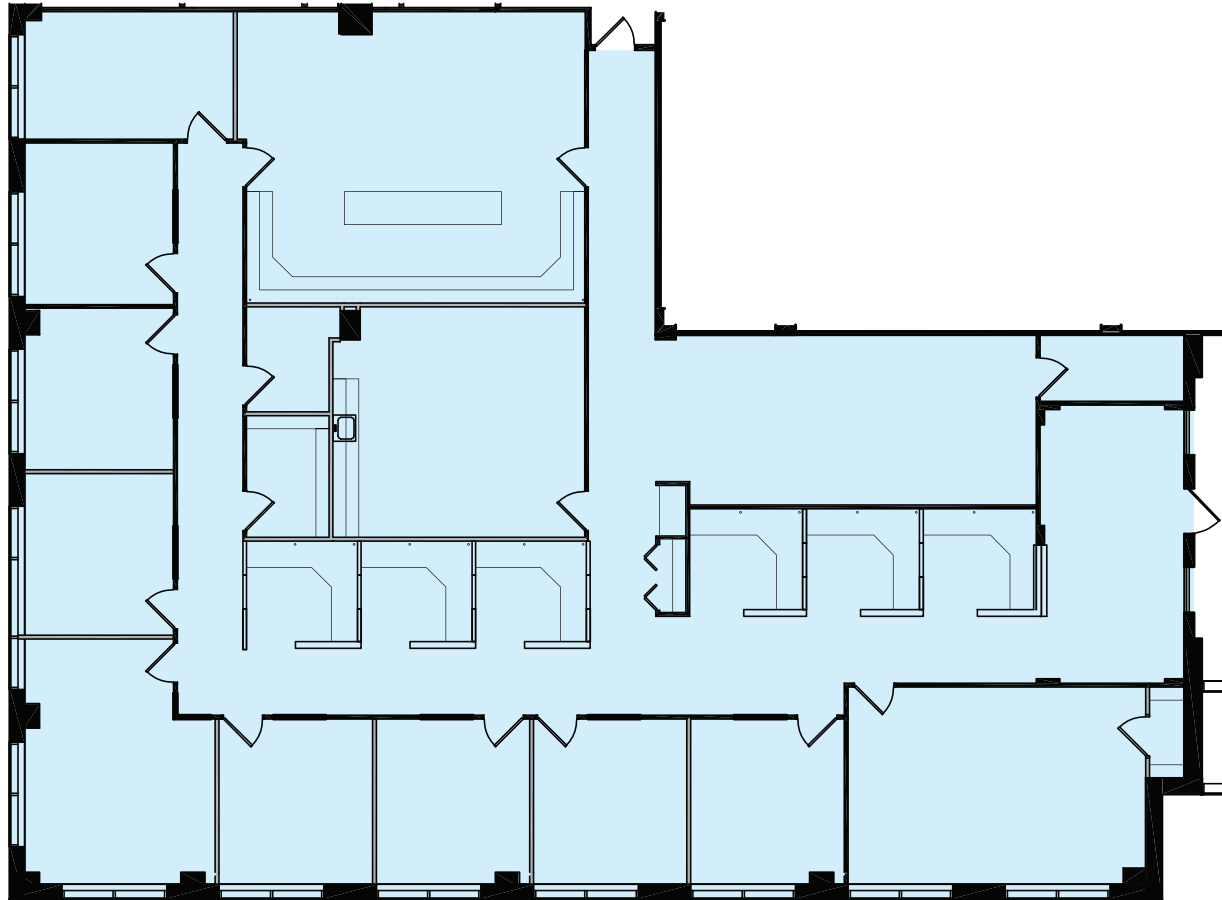

Chesterfield Ridge Center

16401 SWINGLEY RIDGE RD, CHESTERFIELD, MO 63017

SUITE 210: 5,764 SF

Available 7/1/24

Chesterfield Ridge Center

16401 SWINGLEY RIDGE RD, CHESTERFIELD, MO 63017

SUITE 220: 3,829 SF

Available 10/1/24

Chesterfield Ridge Center

16401 SWINGLEY RIDGE RD, CHESTERFIELD, MO 63017

SUITE 230: 526 SF

Chesterfield Ridge Center

16401 SWINGLEY RIDGE RD, CHESTERFIELD, MO 63017

SUITE 320: 3,141 SF
Spec Suite

Chesterfield Ridge Center