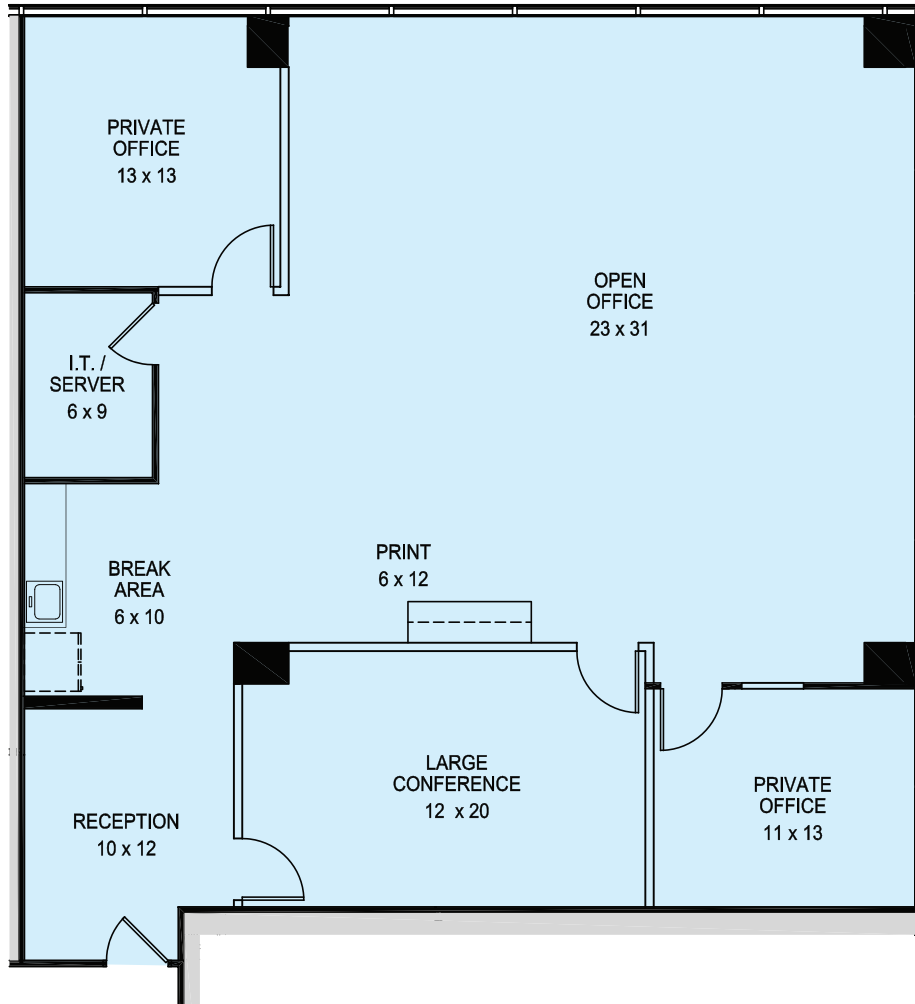

SUITE 310: 2,241 SF

## TENANT AMENITIES

- 1** Conference/ Training Room
- 2** Fitness Center
- 3** Fitness Studio
- 4** Changing Rooms
- 5** Showers
- 6** Tenant Lounge
- 7** Self-Serve Fresh Food Market

*"Icosahedron"  
Sculpture by  
Anthony Jame:*