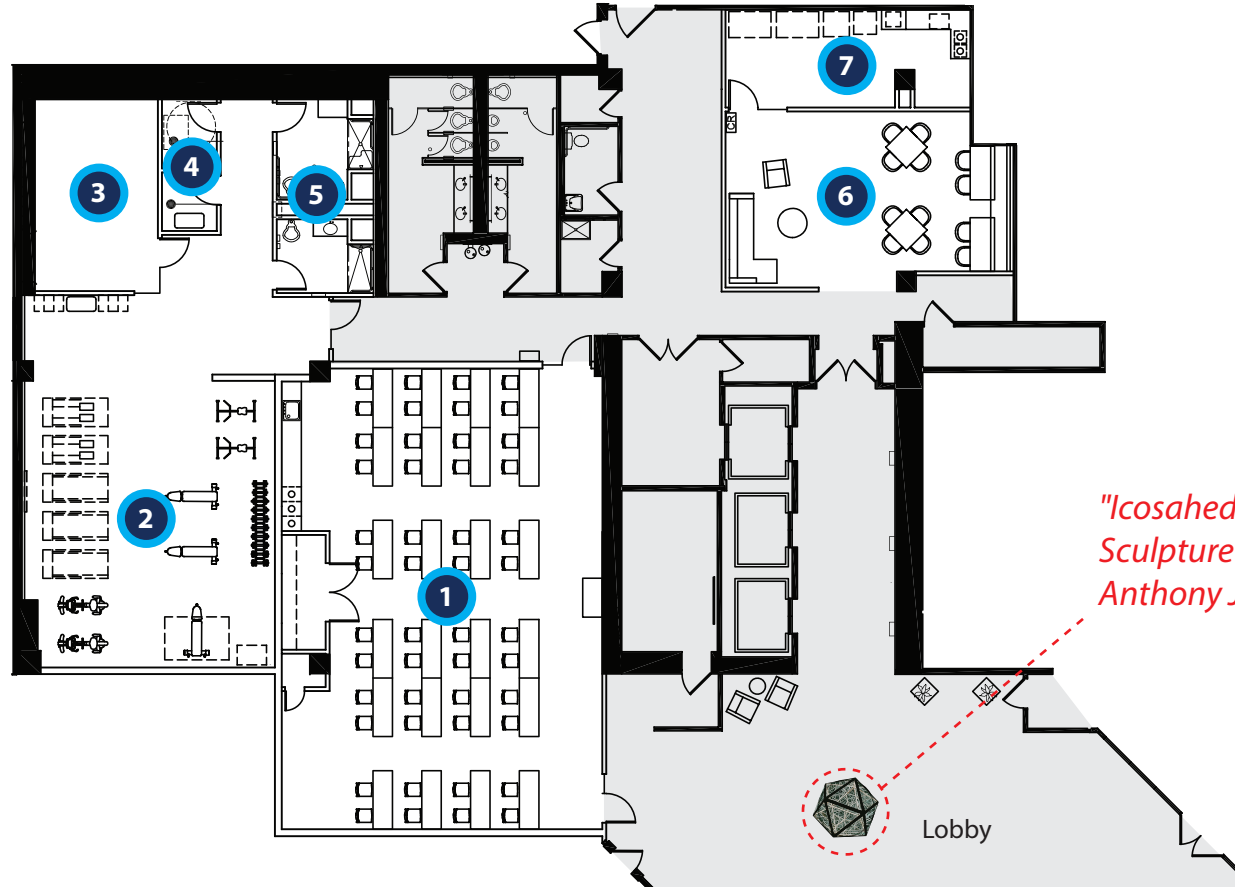

SUITE 310: 2,241 SF

## TENANT AMENITIES

- 1** Conference/ Training Room
- 2** Fitness Center
- 3** Fitness Studio
- 4** Changing Rooms
- 5** Showers
- 6** Tenant Lounge
- 7** Self-Serve Fresh Food Market

*"Icosahedron"  
Sculpture by  
Anthony Jame:*