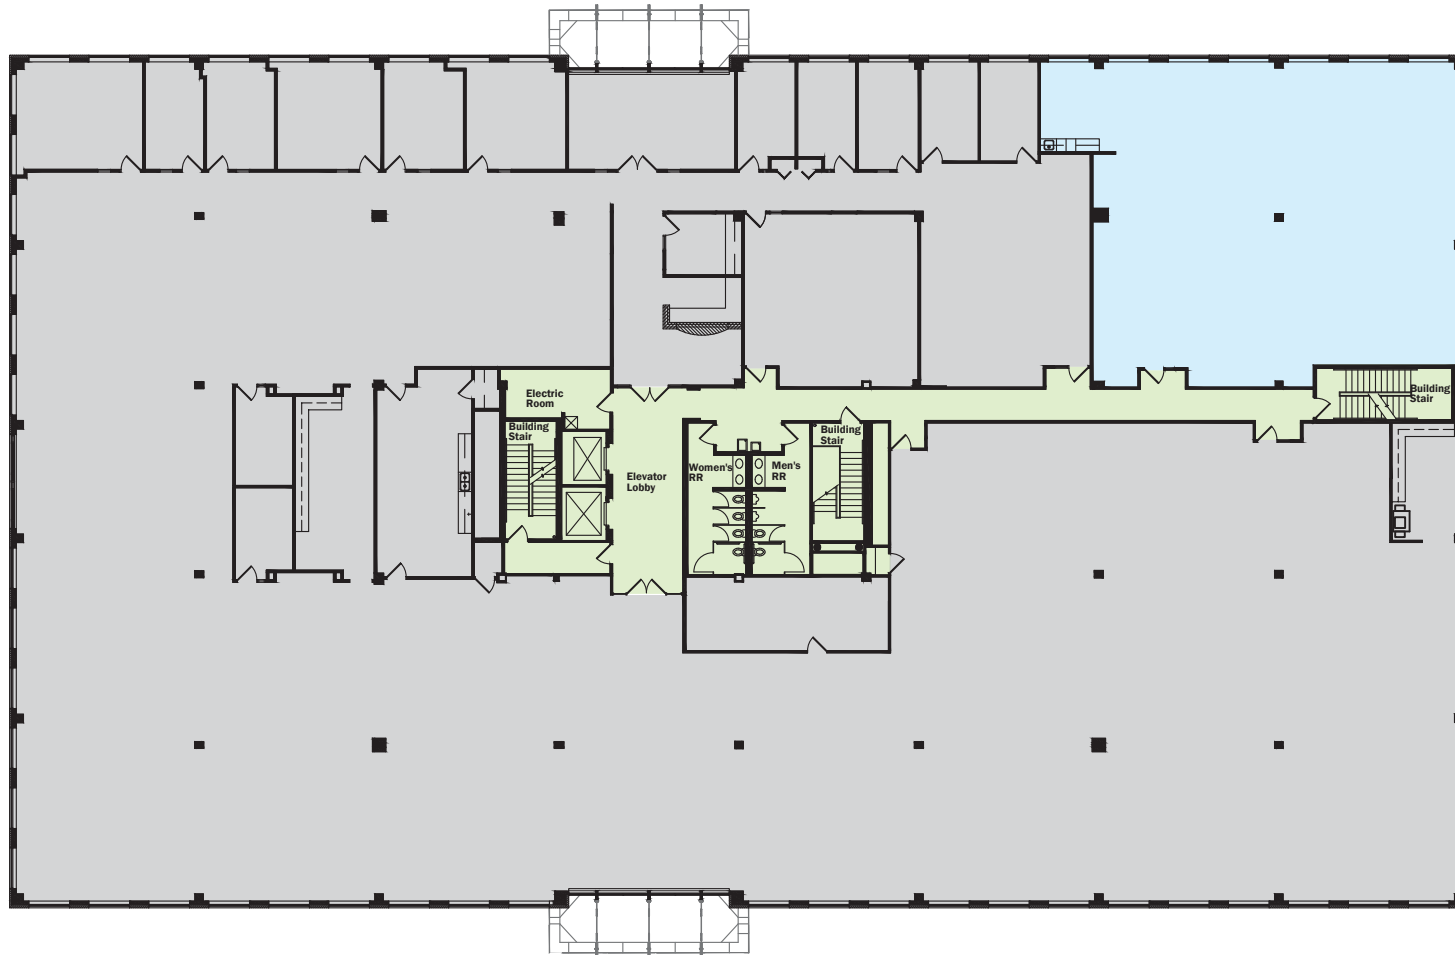

Woods Mill Office Center

390 S Woods Mill Rd, Chesterfield, MO 63017

SUITE 325: 3,279 SF

Leased & Managed By: