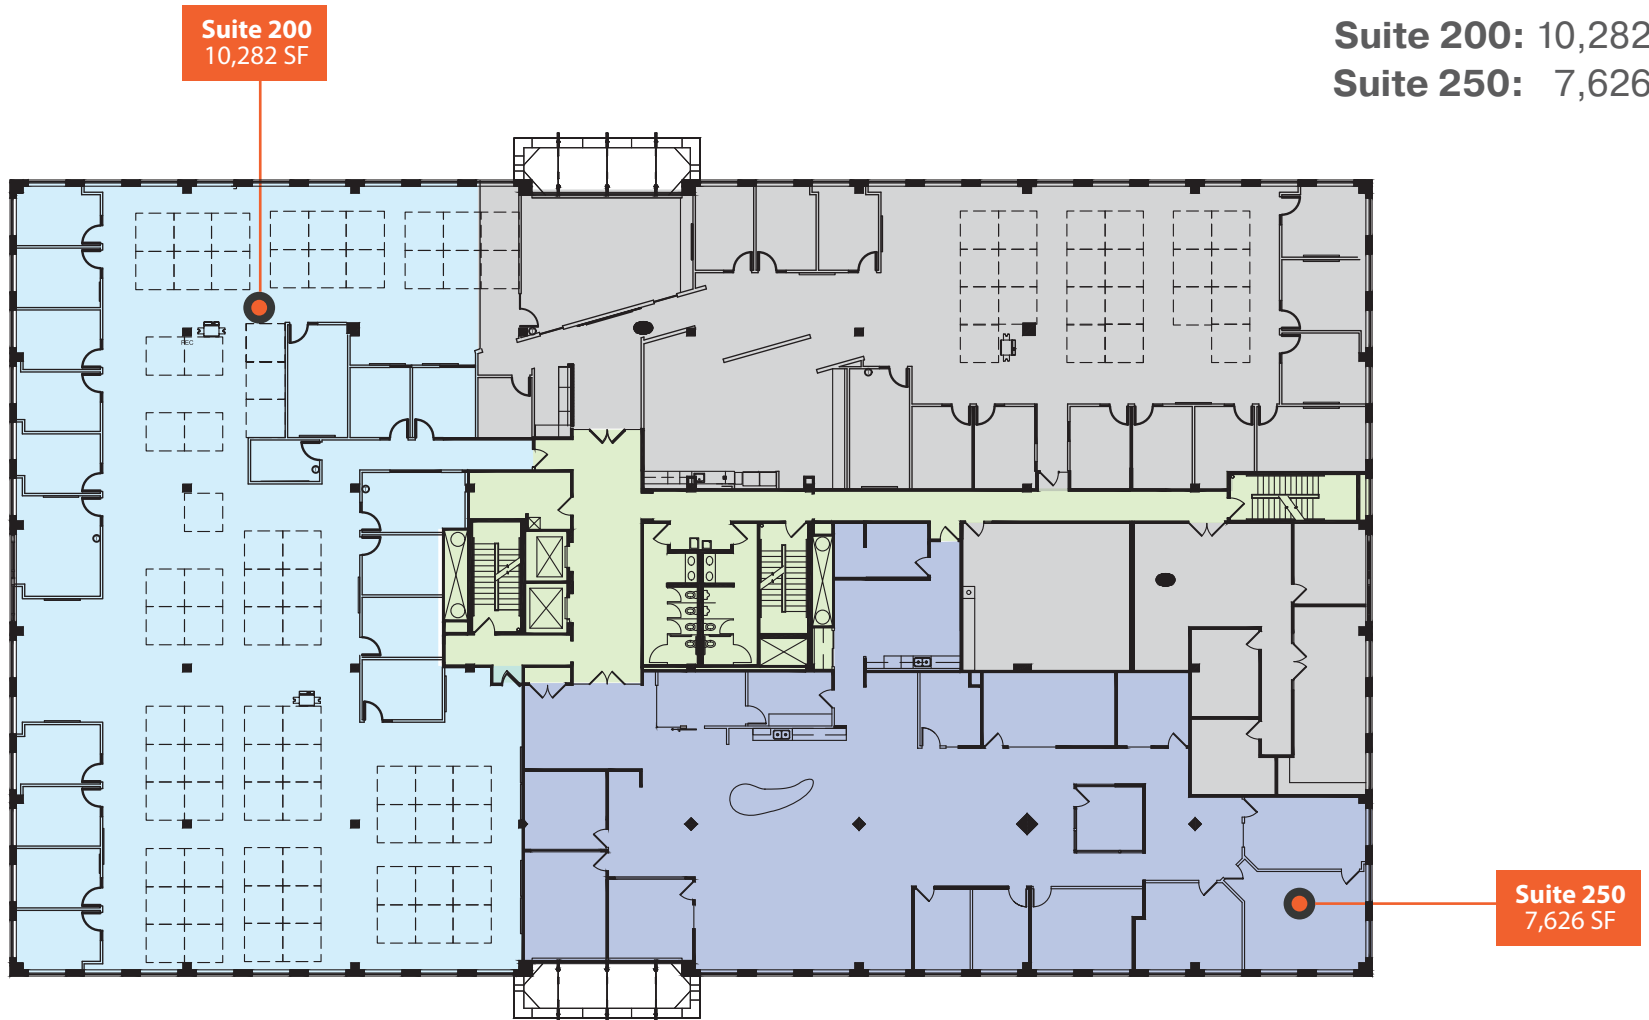

# 390 S Woods Mill Rd

Chesterfield, MO 63017

**2ND FLOOR: 17,908 SF**

**Suite 200: 10,282 SF**

**Suite 250: 7,626 SF**

Leased & Managed By:

# Woods Mill Office Center

390 S Woods Mill Rd, Chesterfield, MO 63017

**SUITE 325: 3,279 SF**

Leased & Managed By: