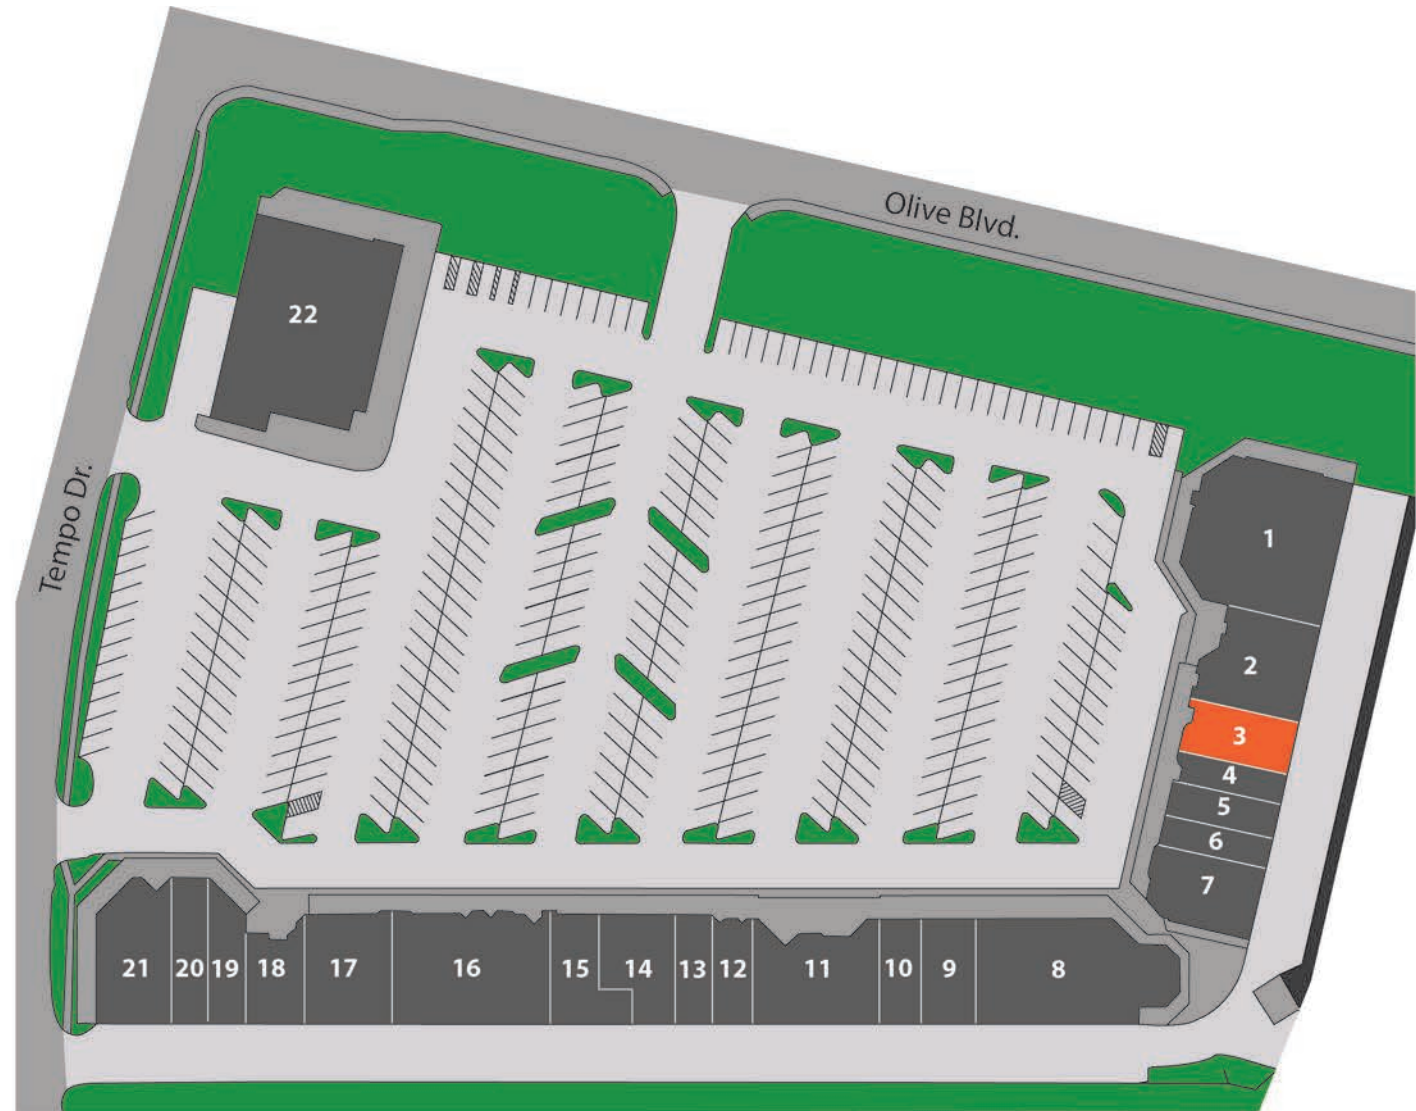

Westgate Centre 12316-92 Olive Blvd

Creve Coeur, MO 63141

1,840 SF
RETAIL FOR LEASE

- Located on Olive Blvd with Easy Access to I-270
- Great Anchors Include: Sante Fe Bistro, Jon Tomas Salon & La Bonne Bouchée
- Abundant Parking
- Monument Signage Visible from Olive Blvd
- Vehicles Per Day: 34,212
- Lease Rate: \$20.00 PSF, NNN*
*NNN Estimate \$7.08 PSF

FOR MORE INFORMATION CONTACT:

Tim Balk, MBA | (314) 746-1433
tbalk@gershmancre.com

Westgate Centre

#	Address	Tenant
1	12316	Santa Fe Bistro
2	12320	Jon Tomas
3	12324	VACANT (1,840 SF)
4	12328	Bella Chic
5	12330	Boom Pilates
6	12332	Midwest Dizziness
7	12334	Shea Wilson, DMD
8	12344-46	La Bonne Bouchee
9	12350	Birkenstock & More
10	12352	Belsono Hearing
11	12354	Master Kim's
12	12360	Hyatt Jewelers
13	12362	Peaceful Garden
14	12364	Global Quesadilla
15	12370	ProActive Chiropractic
16	12372-80	Midwest Dizziness
17	12382	SSM Physical Therapy
18	12384	Alloy Training
19	12388	Ichiban
20	12390	Kumon Math & Reading
21	12392	Midwest Eye
22	12398	Chick-fil-A