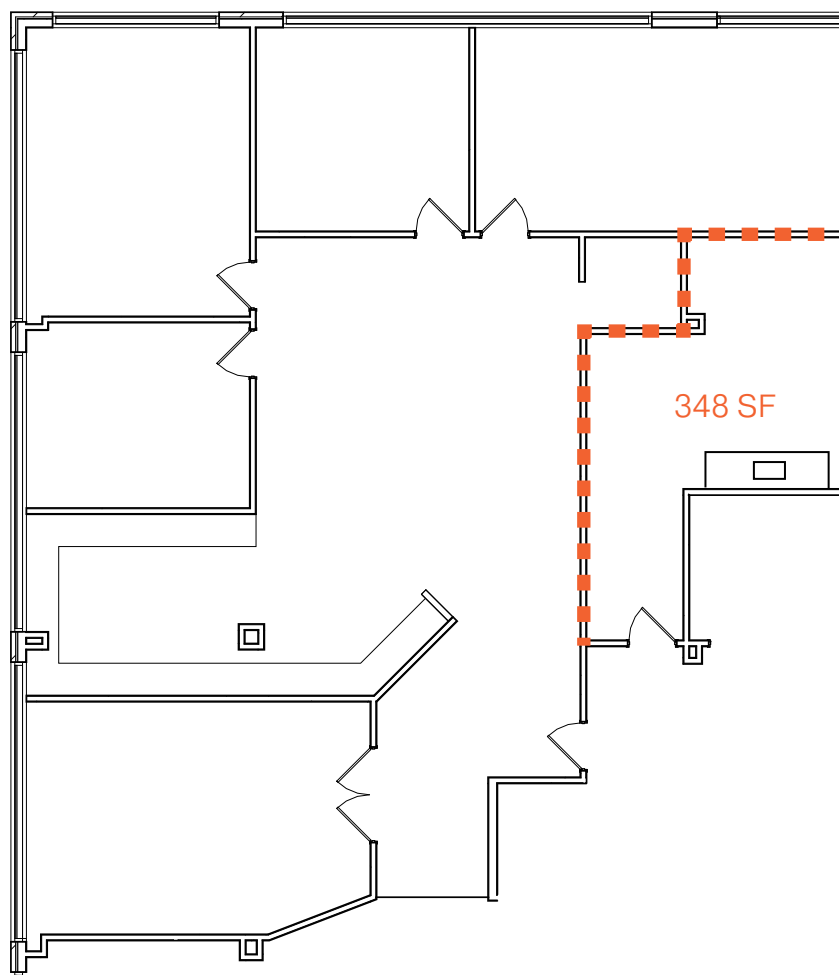

**165 N Meramec Ave**  
St. Louis, MO 63105

**SUITE 330: 3,052 SF\***

*\*Divisible to 2,704 SF*

**OLD TOWN**

Leased & Managed By:

**Gershman**  
Commercial Real Estate