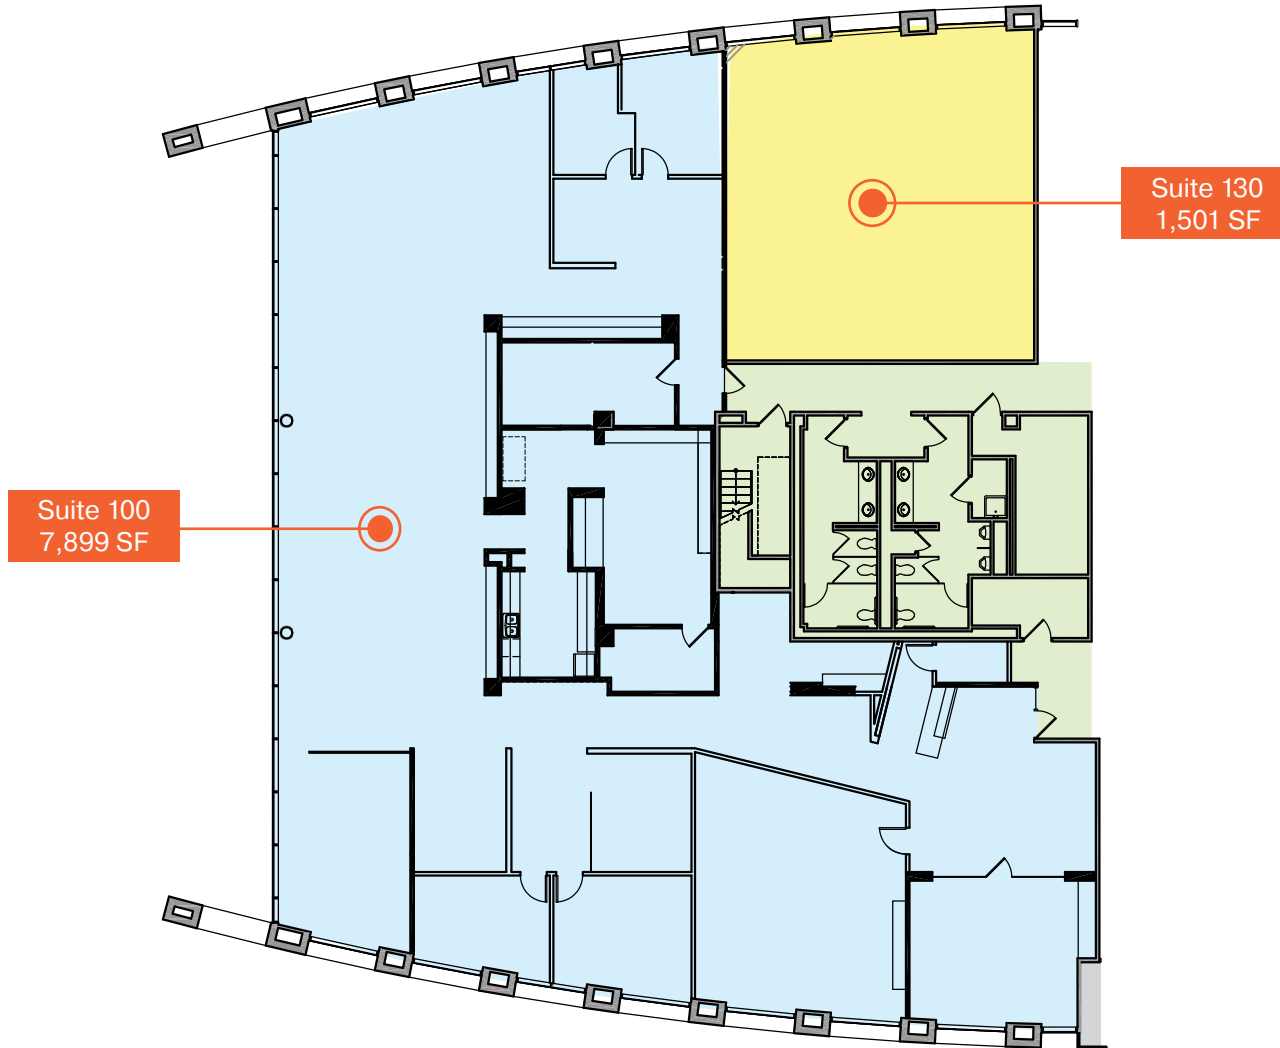

Central Park Square

16150 Main Circle Dr, Chesterfield, MO 63017

1ST FLOOR: 9,400 SF

Suite 100*: 7,899 SF

Suite 130*: 1,501 SF

**Can be Combined for a total of 9,400 SF*

Central Park Square

16150 Main Circle Dr, Chesterfield, MO 63017

SUITE 100: 7,899 SF

(Available 9/1/26)

Central Park Square

16150 Main Circle Dr, Chesterfield, MO 63017

SUITE 130: 1,501 SF

(Available 5/1/26)