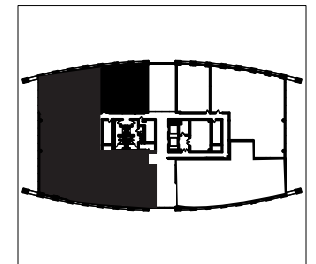

Central Park Square

16150 Main Circle Dr, Chesterfield, MO 63017

1ST FLOOR: 9,400 SF

Suite 100*: 7,899 SF

Suite 130*: 1,501 SF

**Can be Combined for a total of 9,400 SF*

Central Park Square

16150 Main Circle Dr, Chesterfield, MO 63017

SUITE 100: 7,899 SF

(Available 9/1/26)

Central Park Square

16150 Main Circle Dr, Chesterfield, MO 63017

SUITE 130: 1,501 SF

(Available 5/1/26)