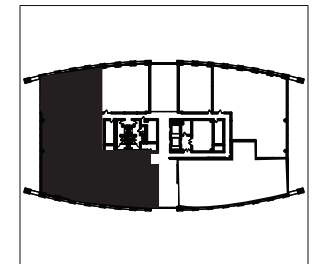

Central Park Square

16150 Main Circle Dr, Chesterfield, MO 63017

1ST FLOOR: 9,400 SF

Suite 100*: 7,899 SF

Suite 130*: 1,501 SF

**Can be Combined for a total of 9,400 SF*

Central Park Square

16150 Main Circle Dr, Chesterfield, MO 63017

SUITE 100: 7,899 SF

(Available 9/1/26)

Central Park Square

16150 Main Circle Dr, Chesterfield, MO 63017

SUITE 130: 1,501 SF

(Available 5/1/26)