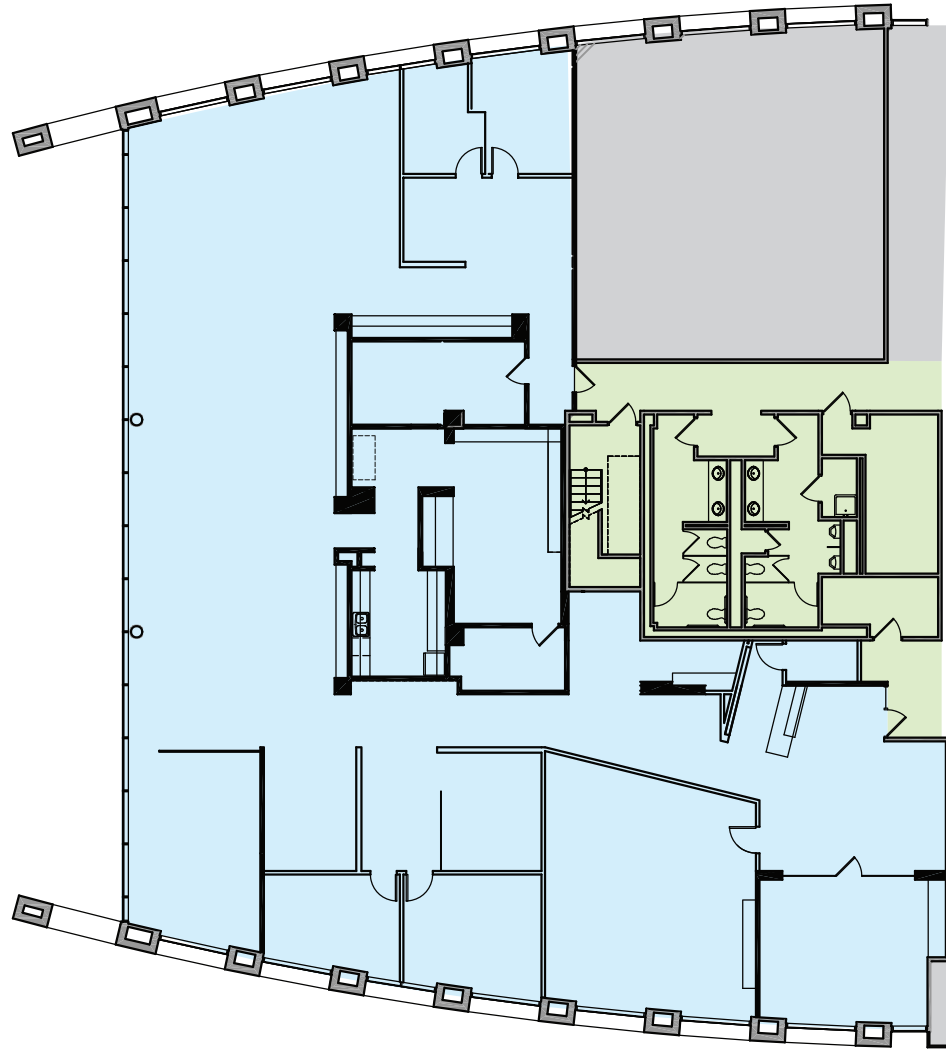

Central Park Square

16150 Main Circle Dr, Chesterfield, MO 63017

1ST FLOOR: 9,400 SF

Suite 100*: 7,899 SF

Suite 130*: 1,501 SF

**Can be Combined for a total of 9,400 SF*

Central Park Square

16150 Main Circle Dr, Chesterfield, MO 63017

SUITE 100: 7,899 SF

(Available 9/1/26)

Central Park Square

16150 Main Circle Dr, Chesterfield, MO 63017

SUITE 130: 1,501 SF

(Available 5/1/26)