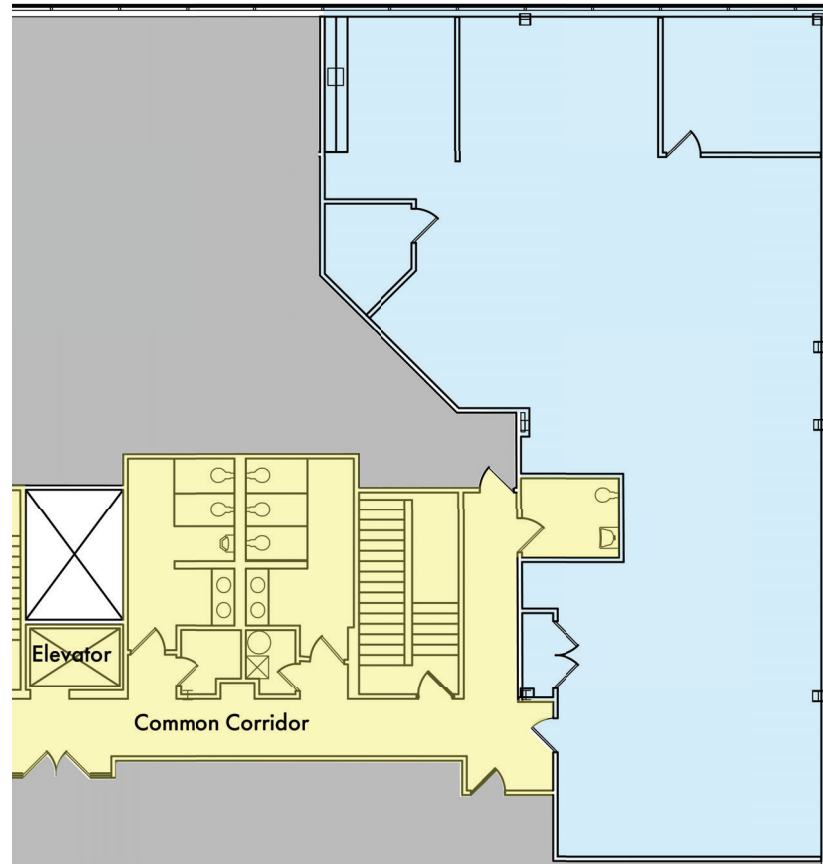

8151 Clayton Rd

Clayton, MO 63117

2ND FLOOR: 8,058 SF

Suite 201: 4,262 SF

Suite 202: 2,276 SF

Suite 204: 1,520 SF

Leased & Managed By:

8151 Clayton Rd
Clayton, MO 63117

SUITE 302: 2,709 SF

Leased & Managed By: