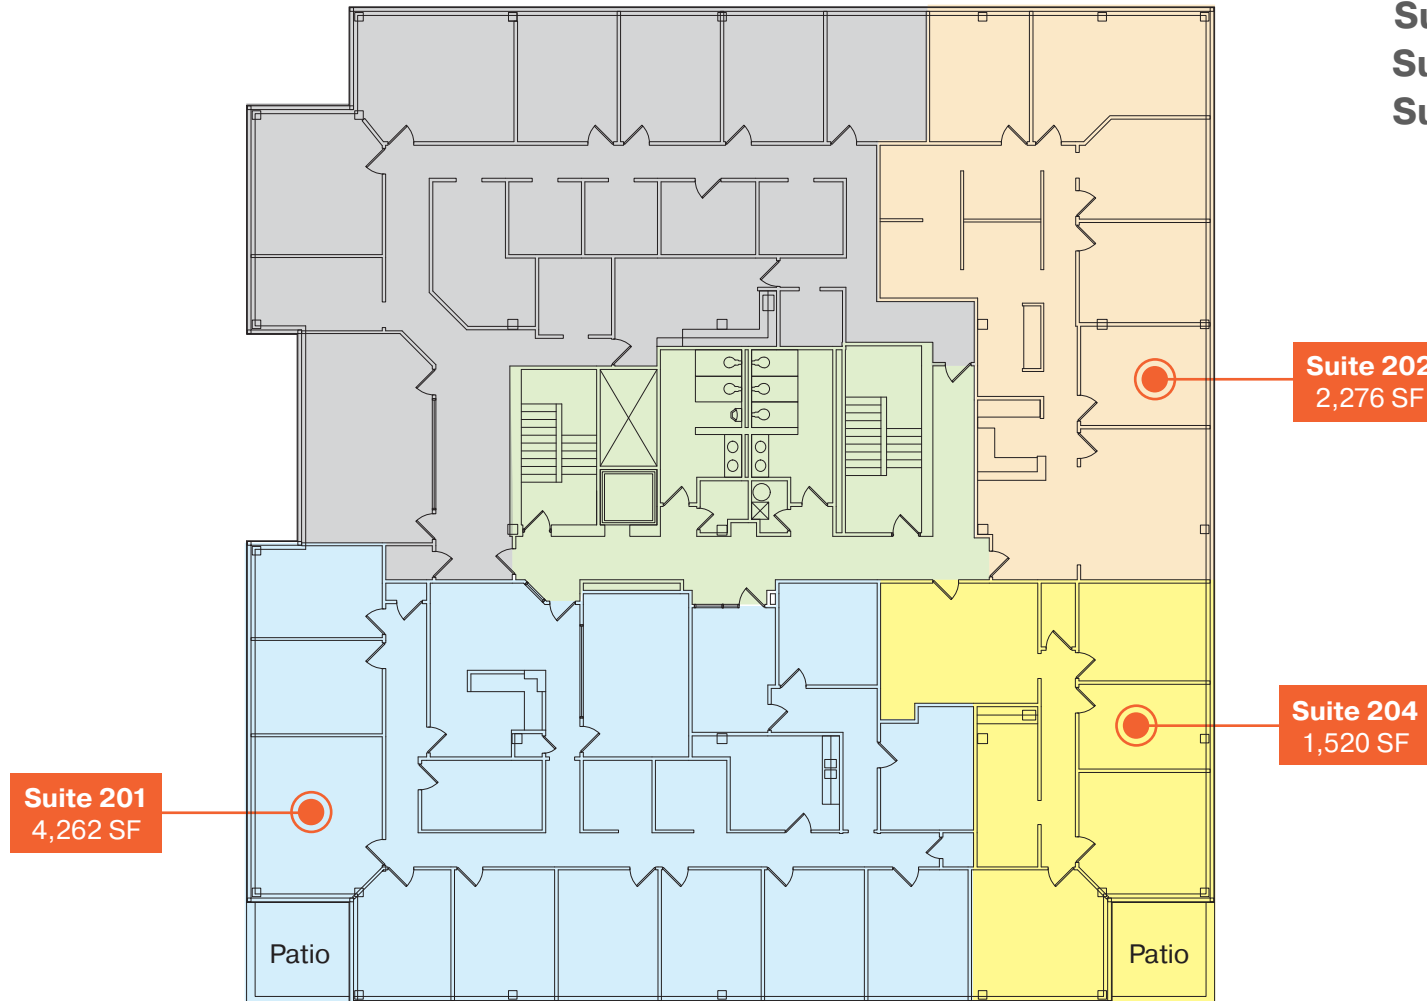

8151 Clayton Rd

Clayton, MO 63117

2ND FLOOR: 8,058 SF

Suite 201: 4,262 SF

Suite 202: 2,276 SF

Suite 204: 1,520 SF

Leased & Managed By:

8151 Clayton Rd
Clayton, MO 63117

SUITE 302: 2,709 SF

Leased & Managed By: