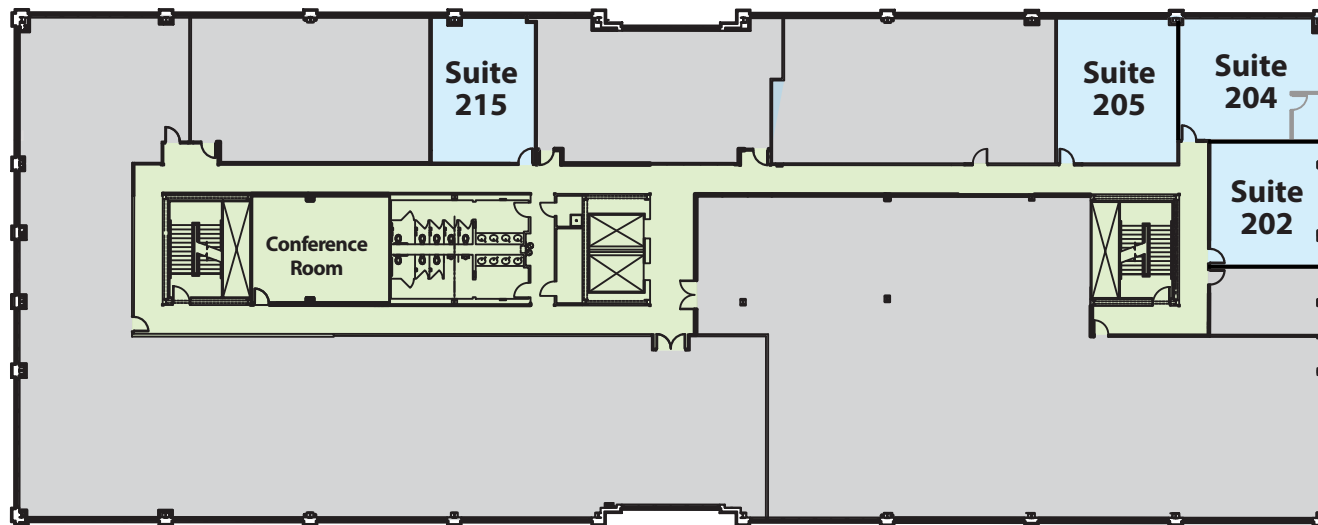

3rd Floor: \$29.00 PSF, FS

Suite 306: 2,153 SF*

**Move in Ready Suite*

Suite 308A: 1,215 SF

Suite 309A: 1,615 SF

2nd Floor: \$29.00 PSF, FS

Suite 202: 747 SF*

Suite 204: 961 SF*

Suite 205: 932 SF*

Suite 215: 799 SF

**Can be Combined for a
Total of 2,640 SF*