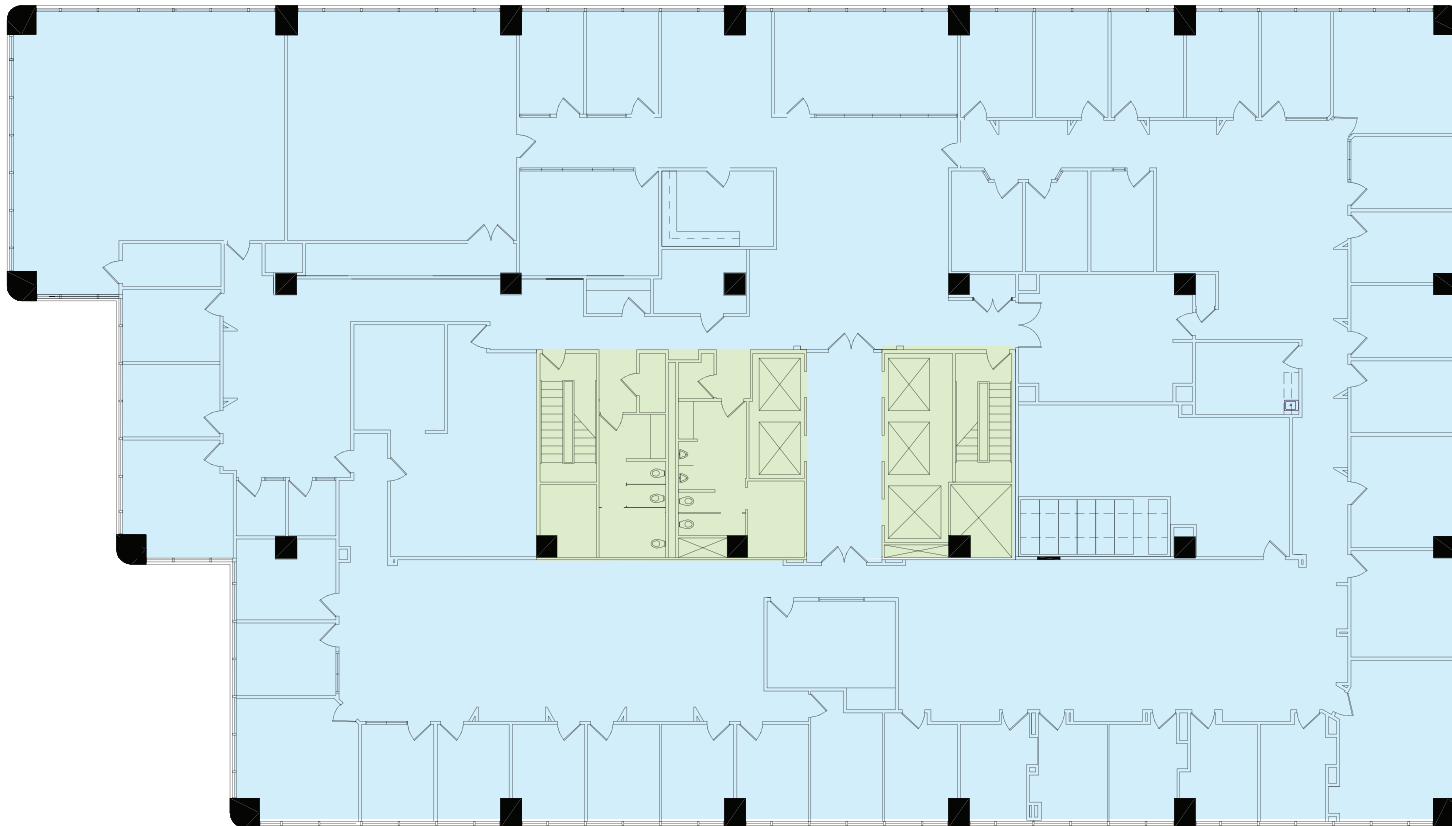

8182 Maryland Ave
Clayton, MO 63105

11TH FLOOR: 20,296 SF

Leased & Managed By: