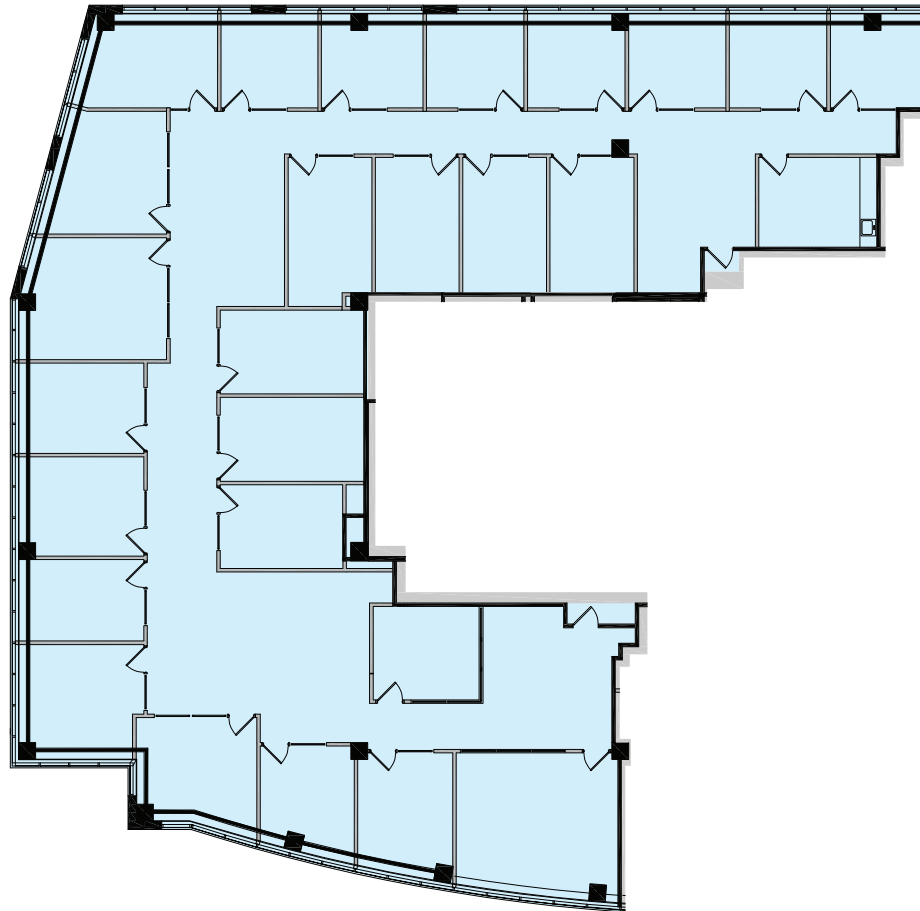

8235 Forsyth Blvd
Clayton, MO 63105

SUITE 210: 4,785 SF

(Available Now)

Leased & Managed By:

8235 Forsyth Blvd
Clayton, MO 63105

SUITE 725: 8,017 SF

(Available 60 Days Notice)

Leased & Managed By: