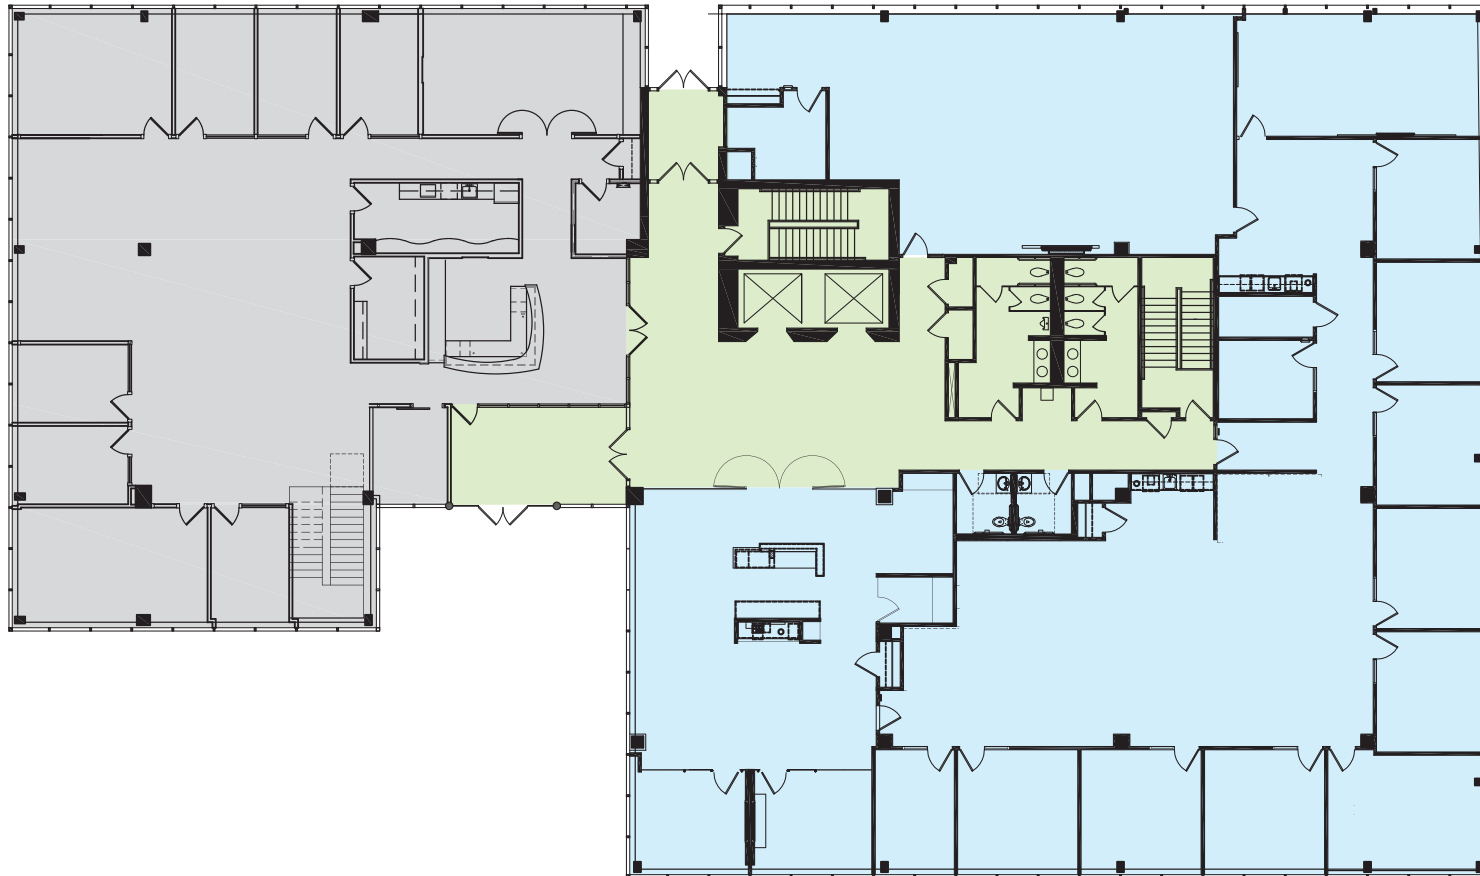

100 S Brentwood Blvd

Clayton, MO 63105

1ST FLOOR: 9,541 SF

100 S Brentwood Blvd

Clayton, MO 63105

3RD FLOOR: 4,863 SF

Suite A
4,863 SF

100 S Brentwood Blvd

Clayton, MO 63105

4TH FLOOR: 14,183 SF

100 S Brentwood Blvd

Clayton, MO 63105

5TH FLOOR: 12,996 SF