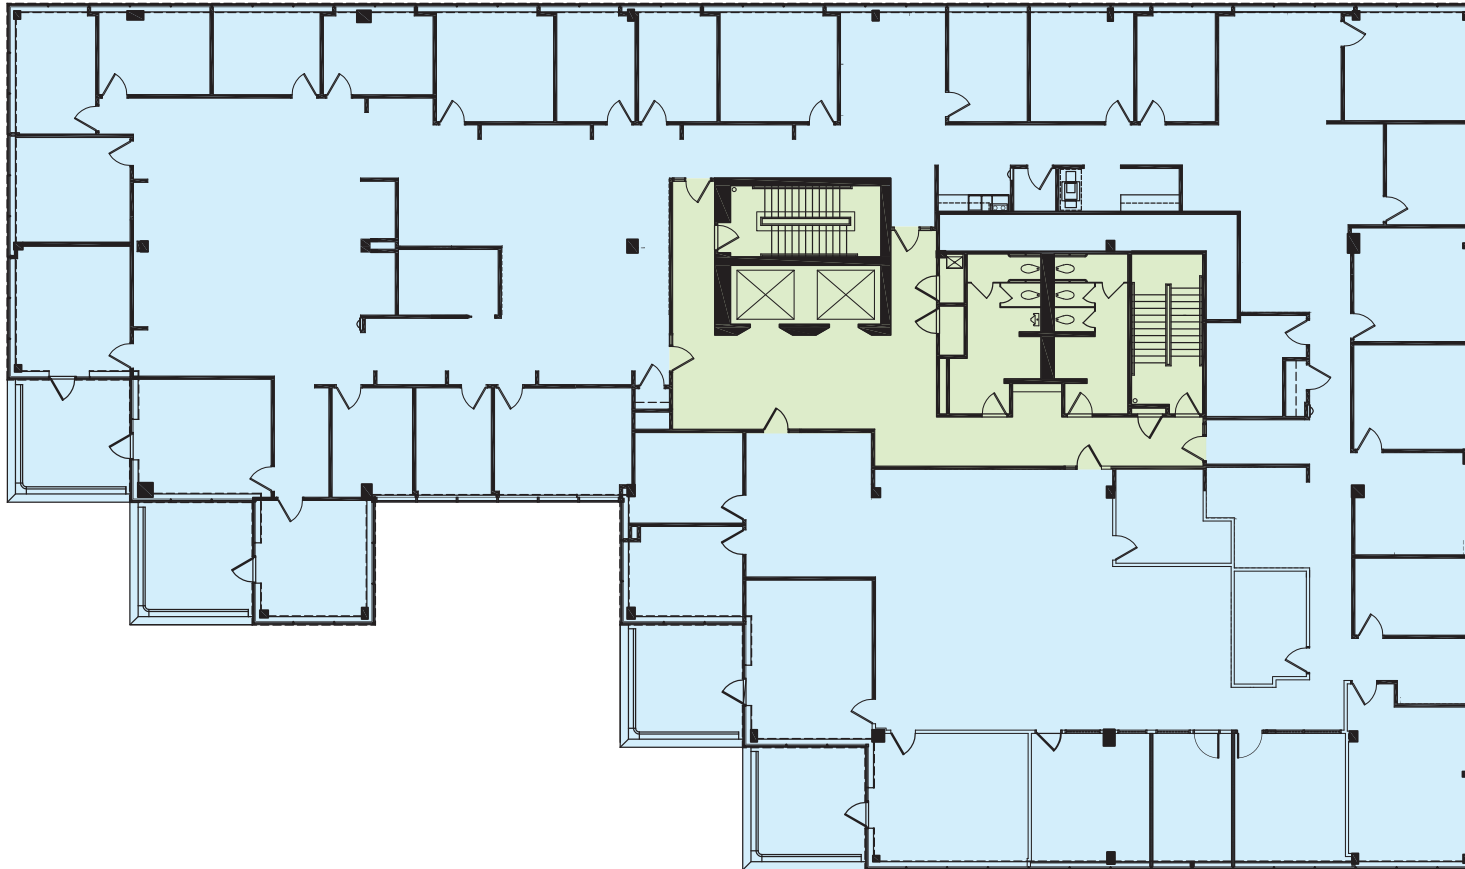

100 S Brentwood Blvd

Clayton, MO 63105

1ST FLOOR: 9,541 SF

100 S Brentwood Blvd

Clayton, MO 63105

3RD FLOOR: 4,863 SF

Suite A
4,863 SF

100 S Brentwood Blvd

Clayton, MO 63105

4TH FLOOR: 14,183 SF

100 S Brentwood Blvd

Clayton, MO 63105

5TH FLOOR: 12,996 SF