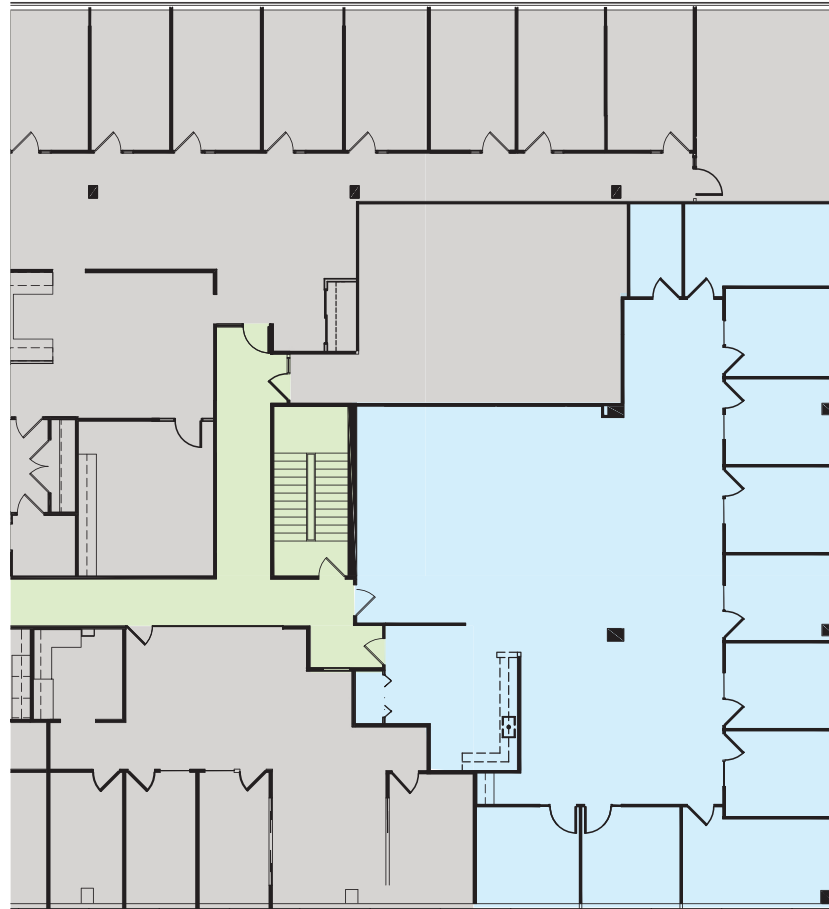

10733 Sunset Office Dr

St. Louis, MO 63127

SUITE 400: 3,896 SF

Leased & Managed By: